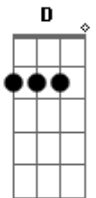

# Tsol - It's Too Late

tom:

D

Intro: A G A  
A G A

A G I'm a shotgun G A  
Going out of my head A G  
Got me shakin' all over G A  
Not yet dead A G  
Gonna say it one time love G A  
I won't say it again G A  
You're too much for me baby F G A  
This is the end F G

[Refrão]

A G It's too late D G  
To be my lover A G  
I gotta start D  
Looking for another A G  
It's too late D G  
To be my lover A G  
I gotta start D  
Looking for another

A G Feel like a switch blade G A  
I cut real fine A G  
Never wanted a woman G A  
That was buyin' her time A G  
You used to laugh some and bitch some G A  
You won't bitch no more G A  
You're too much for me baby F G A  
F G

## Acordes

© ukulele-chords.com

© ukulele-chords.com

© ukulele-chords.com

© ukulele-chords.com

It's the end of the show

[Refrão]

A G It's too late D G  
To be my lover A G  
I gotta start D  
Looking for another A G  
It's too late D G  
To be my lover A G  
I gotta start D  
Looking for another