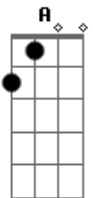

# Tsol - It's Too Late

tom:

D

Intro: A G A  
A G A

A G I'm a shotgun G A  
Going out of my head A G  
Got me shakin' all over G A  
Not yet dead A G  
Gonna say it one time love G A  
I won't say it again G A  
You're too much for me baby F G A  
This is the end F G

[Refrão]

A G It's too late D G  
To be my lover A G  
I gotta start D  
Looking for another A G  
It's too late D G  
To be my lover A G  
I gotta start D  
Looking for another

A G Feel like a switch blade G A  
I cut real fine A G  
Never wanted a woman G A  
That was buyin' her time A G  
You used to laugh some and bitch some G A  
You won't bitch no more G A  
You're too much for me baby F G A  
F G

## Acordes

© ukulele-chords.com

© ukulele-chords.com

© ukulele-chords.com

© ukulele-chords.com

It's the end of the show

[Refrão]

A G It's too late D G  
To be my lover A G  
I gotta start D  
Looking for another A G  
It's too late D G  
To be my lover A G  
I gotta start D  
Looking for another