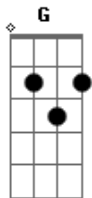

# Tsol - It's Too Late

tom:

D

Intro: A G A  
A G A

A G I'm a shotgun G A  
Going out of my head A G  
Got me shakin' all over G A  
Not yet dead A G  
Gonna say it one time love G A  
I won't say it again G A  
You're too much for me baby F G A  
This is the end F G

[Refrão]

A G It's too late D G  
To be my lover A G  
I gotta start D  
Looking for another A G  
It's too late D G  
To be my lover A G  
I gotta start D  
Looking for another

A G Feel like a switch blade G A  
I cut real fine A G  
Never wanted a woman G A  
That was buyin' her time A G  
You used to laugh some and bitch some G A  
You won't bitch no more G A  
You're too much for me baby F G A  
F G

## Acordes

© ukulele-chords.com

© ukulele-chords.com

© ukulele-chords.com

© ukulele-chords.com

It's the end of the show

[Refrão]

A G It's too late D G  
To be my lover A G  
I gotta start D  
Looking for another A G  
It's too late D G  
To be my lover A G  
I gotta start D  
Looking for another