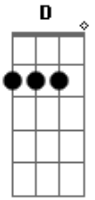

Tsol - Flowers by the Door

Tom: D

					your flowers by the door	
					(Bm A)	
					(Bm A)	
					(Bm A)	
					(Bm A)	
A	Bm	A		Bm	A	Bm
All my life	has been a dream	an endless nightmare	so it			
say						
Bm	A			Bm	A	Bm
Tonight's the night,	yes this is the end	you've heard it				
before, this is what I said						
Bm	A			Bm	A	Bm
You can't see me now,	cause I'm in the day	it's all over,				
no one left to pay						
Bm	A			Bm	A	Bm
I'm finally happy with no yesterday	I'm still alive,	but				
I'm in the grave						
Bm	A			Bm	A	Bm
I think about gone yesterdays	all the things	that people				
would say						
Bm	A			Bm	A	Bm
Tonight's the night,	I'm gonna find the truth	Tonight's the				
night goodbye to you						
Bm	A			Bm	A	Bm
Because I can't take it anymore	no, I can't make it anymore					
night goodbye to you						
Bm	A			Bm	A	Bm
Because I can't take it anymore	no, I can't make it anymore					
night goodbye to you						
Bm	A			Bm	A	Bm
Don't say nothing cause baby there ain't no more	Just leave					
your flowers by the door						
Bm	A			Bm	A	Bm
Don't say nothing cause baby there ain't no more	Just leave					
your flowers by the door						
Bm	A			Bm	A	Bm
Don't say nothing cause baby there ain't no more	Just leave					
your flowers by the door						

Acordes

© ukulele-chords.com