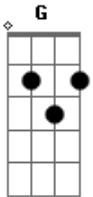

© ukulele-chords.com

© ukulele-chords.com