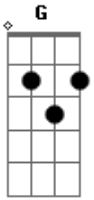

© ukulele-chords.com