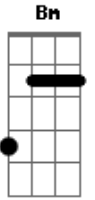

© ukulele-chords.com