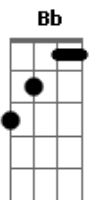

D Em C G
You're driving me wild, wild, wild
D Em C G
You're driving me wild, wild, wild
D
You're driving me wild
(Wild, wild, hey!)

[Segunda Parte]

D Em
We're alike you and I
C G
Two blue hearts locked in our wrong mind
D Em
So can we make the most out of no time?
C G
Can you hold me?
D Em
Can you make me leave my demons
C G
And my broken pieces behind?
D Em
Cuz there's still too long to the weekend
C G
Too long till I drown in your hands

D Em
Too long since I've been a fool
C G
Oh yeah yeah yeah

[Refrão]

D Em
Leave this blue neighborhood
C G
Never knew lovin could hurt this good Oh
D Em C G
And it drives me wild
D Em
Cause when you look like that
C G
I've never ever wanted to be so bad, oh
D Em C G
It drives me wild
D Em C G
You're driving me wild, wild, wild
D Em C G
You're driving me wild, wild, wild
D
You're driving me wild
(Wild, wild, hey!)

[Ponte]

D
You make my heart shake
Em
Bend and break
C G
But I can't turn away
D Em C G
And it's driving me wild
D Em
You're driving me wild
D
You make my heart shake
Em
Bend and break
C G
But I can't turn away
D G C Em
And it's driving me wild
D
You're driving me wild
(Hey!)

[Refrão]

D Em
Leave this blue neighborhood
C G
Never knew lovin could hurt this good, Oh
D Em C G
And it drives me wild
D Em
Cause when you look like that
C G
I've never ever wanted to be so bad, oh
D Em C G
It drives me wild

Acordes

© ukulele-chords.com