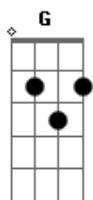

© ukulele-chords.com