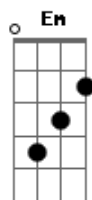

© ukulele-chords.com