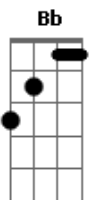

D **Em** **C** **G**
You're driving me wild, wild, wild
D **Em** **C** **G**
You're driving me wild, wild, wild
D
You're driving me wild
(Wild, wild, hey!)

[Segunda Parte]

D **Em**
We're alike you and I
C **G**
Two blue hearts locked in our wrong mind
D **Em**
So can we make the most out of no time?
C **G**
Can you hold me?
D **Em**
Can you make me leave my demons
C **G**
And my broken pieces behind?
D **Em**
Cuz there's still too long to the weekend
C **G**
Too long till I drown in your hands

D **Em**
Too long since I've been a fool
C **G**
Oh yeah yeah yeah

[Refrão]

D **Em**
Leave this blue neighborhood
C **G**
Never knew lovin could hurt this good Oh
D **Em** **C** **G**
And it drives me wild
D **Em**
Cause when you look like that
C **G**
I've never ever wanted to be so bad, oh
D **Em** **C** **G**
It drives me wild
D **Em** **C** **G**
You're driving me wild, wild, wild
D **Em** **C** **G**
You're driving me wild, wild, wild
D
You're driving me wild
(Wild, wild, hey!)

[Ponte]

D
You make my heart shake
Em
Bend and break
C **G**
But I can't turn away
D **Em** **C** **G**
And it's driving me wild
D **Em**
You're driving me wild
D
You make my heart shake
Em
Bend and break
C **G**
But I can't turn away
D **G** **C** **Em**
And it's driving me wild
D
You're driving me wild
(Hey!)

[Refrão]

D **Em**
Leave this blue neighborhood
C **G**
Never knew lovin could hurt this good, Oh
D **Em** **C** **G**
And it drives me wild
D **Em**
Cause when you look like that
C **G**
I've never ever wanted to be so bad, oh
D **Em** **C** **G**
It drives me wild

Acordes

© ukulele-chords.com