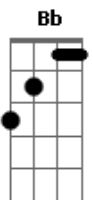

D Em C G
You're driving me wild, wild, wild
D Em C G
You're driving me wild, wild, wild
D
You're driving me wild
(Wild, wild, hey!)

[Segunda Parte]

D Em
We're alike you and I
C G
Two blue hearts locked in our wrong mind
D Em
So can we make the most out of no time?
C G
Can you hold me?
D Em
Can you make me leave my demons
C G
And my broken pieces behind?
D Em
Cuz there's still too long to the weekend
C G
Too long till I drown in your hands

D Em
Too long since I've been a fool
C G
Oh yeah yeah yeah

[Refrão]

D Em
Leave this blue neighborhood
C G
Never knew lovin could hurt this good Oh
D Em C G
And it drives me wild
D Em
Cause when you look like that
C G
I've never ever wanted to be so bad, oh
D Em C G
It drives me wild

D Em C G
You're driving me wild, wild, wild
D Em C G
You're driving me wild, wild, wild
D
You're driving me wild
(Wild, wild, hey!)

[Ponte]

D
You make my heart shake
Em
Bend and break
C G
But I can't turn away
D Em C G
And it's driving me wild
D Em
You're driving me wild
D
You make my heart shake
Em
Bend and break
C G
But I can't turn away
D G C Em
And it's driving me wild
D
You're driving me wild
(Hey!)

[Refrão]

D Em
Leave this blue neighborhood
C G
Never knew lovin could hurt this good, Oh
D Em C G
And it drives me wild
D Em
Cause when you look like that
C G
I've never ever wanted to be so bad, oh
D Em C G
It drives me wild

Acordes

© ukulele-chords.com