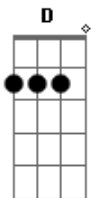

© ukulele-chords.com