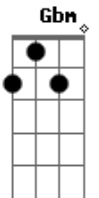

© ukulele-chords.com