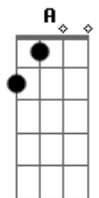

A
Long nights, daydreams
E Gbm
Sugar and smoke rings, I've been a fool
D E A
But strawberries and cigarettes always taste like you
A
Headlights, on me
E Gbm
Racing to 60, I've been a fool
D E
But strawberries and cigarettes always taste like
A
Blue eyes, black jeans
E Gbm
Lighters and candy, I've been a fool
D E A
But strawberries and cigarettes always taste like you
A E
And even if I run away
Gbm
And give my heart a holiday
D E A
Still strawberries and cigarettes always taste like you
A E
You always leave me wanting more
Gbm
I can't shake my hunger for
D E A
Strawberries and cigarettes always taste like you
E A
Yeah, they always taste like you
You
A
Long nights, daydreams
E
With that sugar and smoke rings
Always taste like you
A
Headlights, on me
E Gbm
Racing to 60, I've been a fool
D E
But strawberries and cigarettes always taste like
A
Blue eyes, black jeans
E Gbm
Lighters and candy, I've been a fool
D E A
But strawberries and cigarettes always taste like you

Acordes

© ukulele-chords.com