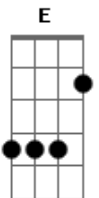

© ukulele-chords.com