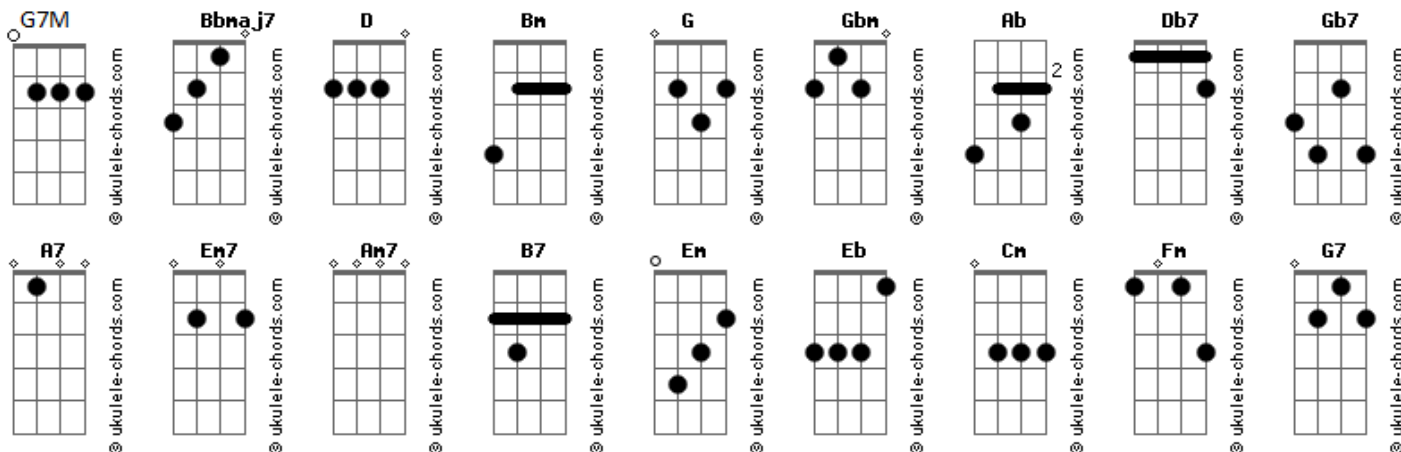

Kathy Troccoli - Stubborn Love

tom:

Intro: Bm G Bm G

[Primeira Parte]

Caught again. your faithless friend
Don't you ever tired of hearing
What a fool I've been?
Guess I should pray
But what can I say?
Oh, it hurts to know the hundred times
I've caused you pain
The "forgive me" sounds so empty
When I never change
Yet you stay and say, "I love you still"
Forgiving me time and time again

[Refrão]

It's your stubborn love
That never let's go of me
I don't understand how you can stay
Perfect love embracing the worst in me
How I long for your stubborn love

[Segunda Parte]

Funny me
Just couldn't see
Even long before I knew you
You were loving me

Sometimes I cry
You must cry, too
When you see the broken promises
I've made to you
I keep saying that I'll trust you
Though I seldom do
Yet you stay and say you love me still
Knowing someday I'll be like you

[Solo]
Eb Cm Fm
Ab G7 Cm
Eb Gm Ab Bb7
Bb7M C7 Fm Bb7

[Refrão]

It's your stubborn love
That never lets go of me
I don't understand how you can stay
Perfect love embracing the worst in me
And you never let me go
I believe I finally know
I can't live without your stubborn love!

[Final] Ab Cm Ab Bb Eb

Acordes