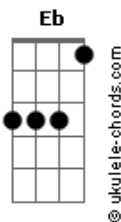

Trobar de Morte - Fuga Maleficis

tom:

Intro: Gm F Gm
Gm F Gm
Gm F Gm
Gm F Gm

[Primeira Parte]

In nocte perpetua
Strigae involaverant
In nocte perpetua
Maleficis volant
In nocte perpetua
Strigae involaverant
In nocte perpetua
Maleficis volant

[Refrão]

Suscitat scopis scriptor
Nocte volant scriptor
Sit nox saltaret
Sit scriptor chorus ad ignem

(Gm F Gm)
(Gm F Gm)
(Gm F Gm)
(Gm F Gm)

[Segunda Parte]

In nocte perpetua

Acordes

Strigae involaverant

In nocte perpetua
Maleficis volant

In nocte perpetua
Strigae involaverant

In nocte perpetua
Maleficis volant

[Refrão]

Suscitat scopis scriptor
Nocte volant scriptor
Sit nox saltaret
Sit scriptor chorus ad ignem

(Gm F Gm)
(Gm F Gm)
(Gm F Gm)
(Gm F Gm)
(Gm F Gm)
(Gm F Gm)
(Gm F Gm)
(Gm F Gm)
(C2 Gm Eb F)
(C2 Gm Eb F)

[Refrão Final]

Infemales obumbratio
Transire ad aetheres
Paterna spirituum
Haec nox regnabunt