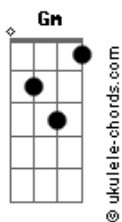

Trobar de Morte - Fuga Maleficis

tom:

Intro: Gm F Gm
Gm F Gm
Gm F Gm
Gm F Gm

[Primeira Parte]

In nocte perpetua
Strigae involaverant
In nocte perpetua
Maleficis volant
In nocte perpetua
Strigae involaverant
In nocte perpetua
Maleficis volant

[Refrão]

Suscitat scopis scriptor
Nocte volant scriptor
Sit nox saltaret
Sit scriptor chorus ad ignem

(Gm F Gm)
(Gm F Gm)
(Gm F Gm)
(Gm F Gm)

[Segunda Parte]

In nocte perpetua

Acordes

Strigae involaverant

In nocte perpetua
Maleficis volant

In nocte perpetua
Strigae involaverant

In nocte perpetua
Maleficis volant

[Refrão]

Suscitat scopis scriptor
Nocte volant scriptor
Sit nox saltaret
Sit scriptor chorus ad ignem

(Gm F Gm)
(Gm F Gm)
(Gm F Gm)
(Gm F Gm)
(Gm F Gm)
(Gm F Gm)
(Gm F Gm)
(Gm F Gm)
(C2 Gm Eb F)
(C2 Gm Eb F)

[Refrão Final]

Infemales obumbratio
Transire ad aetheres
Paterna spirituum
Haec nox regnabunt