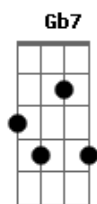

Trio Irakitan - Ela

Tom: Db

(intro) Bbm7 Eb7 Ab7 Fm7 Bb7 E7

Ab7 Gm7 C7 Fm7
Se estou com ela, sinto falta do velar

Bbm7 Eb7 Ab7 Cm7 Bm7
Se estou em casa, sinto muita falta dela.

Bbm7 Eb7 Ab7 Fm7
Ela, ela,
Bbm7 Eb7
Quem me dera esquecé-la, quem me dera?

(Bbm7 Eb7 A7M Ab7)

Acordes

A7M
© ukulele-chords.com

Db
© ukulele-chords.com

Bbn7
© ukulele-chords.com

Eb7
© ukulele-chords.com

Ab7
© ukulele-chords.com

Fn7
© ukulele-chords.com

Bb7
© ukulele-chords.com

E7
© ukulele-chords.com

Gm7
© ukulele-chords.com

C7
© ukulele-chords.com

Cn7
© ukulele-chords.com

Bn7
© ukulele-chords.com

F7
© ukulele-chords.com

Gb7
© ukulele-chords.com