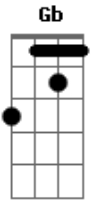

© ukulele-chords.com