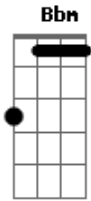

© ukulele-chords.com