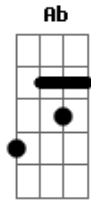

© ukulele-chords.com