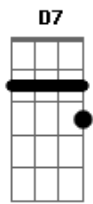

© ukulele-chords.com