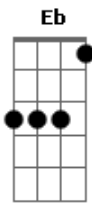

© ukulele-chords.com