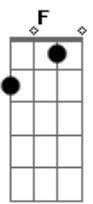

Bb
That the grass is always greener on the other side
F
The neighbour's got a new car that you wanna drive
Gm Eb
And when time is running out you wanna stay alive
F
We all live under the same sky
F
We all will live, we all will die
F
There is no wrong, there is no right
F Gm
The circle only has one side

Gm Eb
We all try hard to live our lives in harmony
F Gm
For fear of falling swiftly overboard
Gm Eb
But life is both a major and a minor key
F
Just open up the chord

Bb
But the grass is always greener on the other side
F
The neighbour's got a new car that you wanna drive
Gm Eb
And when time is running out you wanna stay alive
F
We all live under the same sky
F
We all will live, we all will die
F
There is no wrong, there is no right
F Gm
The circle only has one side

Bb
But the grass is always greener on the other side
F
The neighbour's got a new car that you wanna drive
Gm Eb
And when time is running out you wanna stay alive
F
We all live under the same sky
F
We all will live, we all will die
F
There is no wrong, there is no right
F Gm
The circle only has one side

Bb
But the grass is always greener on the other side
F
The neighbour's got a new car that you wanna drive
Gm Eb
And when time is running out you wanna stay alive
F
We all live under the same sky
F
We all will live, we all will die
F
There is no wrong, there is no right
F Gm
The circle only has one side

Acordes

© ukulele-chords.com