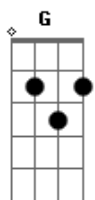

© ukulele-chords.com

© ukulele-chords.com