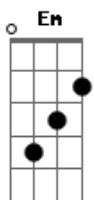

© ukulele-chords.com