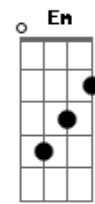

© ukulele-chords.com