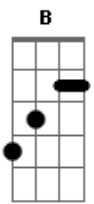

© ukulele-chords.com