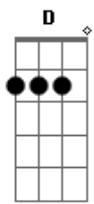

© ukulele-chords.com