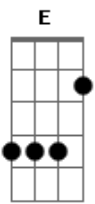

© ukulele-chords.com