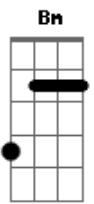

Travis - Pipe Dreams

Tom: E

(com acordes na forma de D)

Capostrate na 2ª casa

Intro: Bm B

Bm G D Em
I read it all, every word, and I still don't understand a thing

G D Em
What had you heard ?

Bm G D Em
What had you heard, was it love, was it take another walk in the dark ?

G D Em
Whether you win or you lose

G D Em
Whether you win or you lose

Acordes

© ukulele-chords.com

© ukulele-chords.com

© ukulele-chords.com

© ukulele-chords.com

© ukulele-chords.com