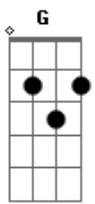

Travis - Pipe Dreams

Tom: E

(com acordes na forma de D)

Capostrate na 2ª casa

Intro: Bm B

Bm G D Em
I read it all, every word, and I still don't understand a thing

G D Em
What had you heard ?

Bm G D Em
What had you heard, was it love, was it take another walk in the dark ?

Bm G D Em
I signed the line and the woman looked right through me

G D Em
She didn't smile

D A A Em
G

I'd pray to god if there was heaven, but heaven seems so very far from here

G D Em
And it all boils down to the same old thing

G D Em
And it all boils down to the same old fear

G D Em
Just a link in a chain, just a puppet on a string

G D Em
And it all boils down to the same old fear

G D Em
Whether you win or you lose

G D Em
Whether you win or you lose

G D Em
Whether you win or you lose

G D Em
Whether you win or you lose

Acordes

© ukulele-chords.com

© ukulele-chords.com

© ukulele-chords.com

© ukulele-chords.com

© ukulele-chords.com