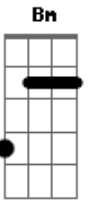

Travis - Pipe Dreams

Tom: E

(com acordes na forma de D)

Capostrate na 2ª casa

Intro: Bm B

Bm G D Em
I read it all, every word, and I still don't understand a thing

G D Em
What had you heard ?

Bm G D Em
What had you heard, was it love, was it take another walk in the dark ?

Bm G D Em
I signed the line and the woman looked right through me

G D Em
She didn't smile

D A A Em
G

I'd pray to god if there was heaven, but heaven seems so very far from here

G D Em
And it all boils down to the same old thing

G D Em
Whether you win or you lose

G D Em
Whether you win or you lose

Acordes

© ukulele-chords.com

© ukulele-chords.com

© ukulele-chords.com

© ukulele-chords.com

© ukulele-chords.com