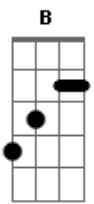

Travis - Pipe Dreams

Tom: E

(com acordes na forma de D)

Capostrate na 2ª casa

Intro: Bm B

Bm G D Em
I read it all, every word, and I still don't understand a thing

G D Em
What had you heard ?

Bm G D Em
What had you heard, was it love, was it take another walk in the dark ?

Bm G D Em
I signed the line and the woman looked right through me

G D Em
She didn't smile

D A A Em
G

I'd pray to god if there was heaven, but heaven seems so very far from here

G D Em
And it all boils down to the same old thing

G D Em
Whether you win or you lose

G D Em
Whether you win or you lose

Acordes

© ukulele-chords.com

© ukulele-chords.com

© ukulele-chords.com

© ukulele-chords.com

© ukulele-chords.com