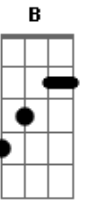

Travis - Pipe Dreams

Tom: E

(com acordes na forma de D)

Capostrate na 2ª casa

Intro: Bm B

Bm G D Em
I read it all, every word, and I still don't understand a thing

G D Em
What had you heard ?

Bm G D Em
What had you heard, was it love, was it take another walk in the dark ?

Bm G D Em
I signed the line and the woman looked right through me

G D Em
She didn't smile

D A A Em
G

I'd pray to god if there was heaven, but heaven seems so very far from here

G D Em
And it all boils down to the same old thing

G D Em
Whether you win or you lose

G D Em
Whether you win or you lose

Acordes

© ukulele-chords.com

© ukulele-chords.com

© ukulele-chords.com

© ukulele-chords.com

© ukulele-chords.com