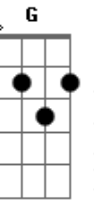

Travis - Pipe Dreams

Tom: E

(com acordes na forma de D)

Capostrate na 2ª casa

Intro: Bm B

Bm G D Em
I read it all, every word, and I still don't understand a thing

G D Em
What had you heard ?

Bm G D Em
What had you heard, was it love, was it take another walk in the dark ?

Bm G D Em
I signed the line and the woman looked right through me

G D Em
She didn't smile

D A A Em
G

I'd pray to god if there was heaven, but heaven seems so very far from here

G D Em
And it all boils down to the same old thing

G D Em
And it all boils down to the same old fear

G D Em
Just a link in a chain, just a puppet on a string

G D Em
And it all boils down to the same old fear

G D Em
Whether you win or you lose

G D Em
Whether you win or you lose

G D Em
Whether you win or you lose

G D Em
Whether you win or you lose

Acordes

© ukulele-chords.com

© ukulele-chords.com

© ukulele-chords.com

© ukulele-chords.com

© ukulele-chords.com