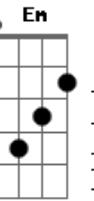

© ukulele-chords.com