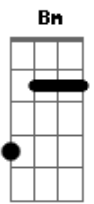

© ukulele-chords.com