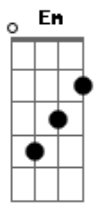

© ukulele-chords.com