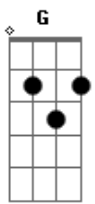

© ukulele-chords.com