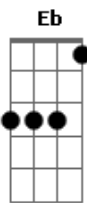

F C
It's a sin it's a sin
E7 Am
Where birds of a feather
D7 (D7sus4)
Are welcome to land on you

F Am
Ya Ya Ya Ya Ya Ya
G C
You've got my eye-eyes
F Am
We can see what you'll be
G C
You can't disgui-ise
F Am
And either way I will pray
G E7
You will be wi-ise
Am D7 G C ///
Pretty soon you will see tears in my eyes

C Em F
As each day goes by it makes way for another
Am F G G7
We discover that we're not alone
C Em F
And each day we try the best we can to recover
Am F G G7
All the feelings that we left below

F C
Welcome in welcome in
E7 Am
Shame about the weather
F C
Welcome in welcome in

E7 Am
You're welcoome
F C
It's a sin it's a sin
E7 Am
Where birds of a feather
D7 (D7sus4)
Are welcome to land on you
F Am
Ya Ya Ya Ya Ya Ya
G C
You've got my eye-eyes
F Am
We can see what you'll be
G C
You can't disgui-ise
F Am
And either way I will pray
G E7
You will be wi-ise
Am D7 G C
Pretty soon you will see tears in my eyes

SOLO
Am / Em / | Am / Em /
C7 / F / | D7 / | E7 / / /

F C
Welcome in welcome in
E7 Am
Shame about the weather
F C
Welcome in welcome in
E7 Am
You're welcoome

F C
It's a sin it's a sin
E7 Am
Where birds of a feather
D7 (D7sus4)
Are welcome to land on you

F / Am / | G / C /
F / Am / | G / C /

F Am
Ya Ya Ya Ya Ya Ya
G C
You've got my eye-eyes
F Am
We can see what you'll be
G C
You can't disgui-ise
F Am
And either way I will pray
G E7
You will be wi-ise
Am D7 G C
Pretty soon you will see tears in my eyes
Am D7 G C
Pretty soon you will see tears in my eyes
Am D7 G C
Pretty soon you will see tears in my eyes

Acordes

© ukulele-chords.com