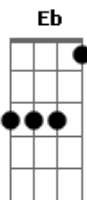

F C
It's a sin it's a sin
E7 Am
Where birds of a feather
D7 (D7sus4)
Are welcome to land on you

F Am
Ya Ya Ya Ya Ya Ya
G C
You've got my eye-eyes
F Am
We can see what you'll be
G C
You can't disgui-ise
F Am
And either way I will pray
G E7
You will be wi-ise
Am D7 G C ///
Pretty soon you will see tears in my eyes

C Em F
As each day goes by it makes way for another
Am F G G7
We discover that we're not alone
C Em F
And each day we try the best we can to recover
Am F G G7
All the feelings that we left below

F C
Welcome in welcome in
E7 Am
Shame about the weather
F C
Welcome in welcome in

E7 Am
You're welcoome
F C
It's a sin it's a sin
E7 Am
Where birds of a feather
D7 (D7sus4)
Are welcome to land on you
F Am
Ya Ya Ya Ya Ya Ya
G C
You've got my eye-eyes
F Am
We can see what you'll be
G C
You can't disgui-ise
F Am
And either way I will pray
G E7
You will be wi-ise
Am D7 G C
Pretty soon you will see tears in my eyes

SOLO
Am / Em / | Am / Em /
C7 / F / | D7 / | E7 / / /

F C
Welcome in welcome in
E7 Am
Shame about the weather
F C
Welcome in welcome in
E7 Am
You're welcoome

F C
It's a sin it's a sin
E7 Am
Where birds of a feather
D7 (D7sus4)
Are welcome to land on you

F / Am / | G / C /
F / Am / | G / C /

F Am
Ya Ya Ya Ya Ya Ya
G C
You've got my eye-eyes
F Am
We can see what you'll be
G C
You can't disgui-ise
F Am
And either way I will pray
G E7
You will be wi-ise
Am D7 G C
Pretty soon you will see tears in my eyes
Am D7 G C
Pretty soon you will see tears in my eyes
Am D7 G C
Pretty soon you will see tears in my eyes

Acordes