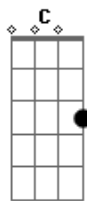

© ukulele-chords.com