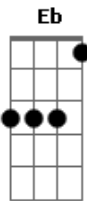

F C
Welcome in welcome in

E7 Am
You're welcoome

F C
It's a sin it's a sin

E7 Am
Where birds of a feather

D7 (D7sus4)
Are welcome to land on you

F Am
Ya Ya Ya Ya Ya Ya

G C
You've got my eye-eyes

F Am
We can see what you'll be

G C
You can't disgui-ise

F Am
And either way I will pray

G E7
You will be wi-ise

Am D7 G C ///
Pretty soon you will see tears in my eyes

C Em F
As each day goes by it makes way for another

Am F G G7
We discover that we're not alone

C Em F
And each day we try the best we can to recover

Am F G G7
All the feelings that we left below

F C
Welcome in welcome in

E7 Am
Shame about the weather

F C
Welcome in welcome in

E7 Am
You're welcoome

F C
It's a sin it's a sin

E7 Am
Where birds of a feather

D7 (D7sus4)
Are welcome to land on you

F Am
Ya Ya Ya Ya Ya Ya

G C
You've got my eye-eyes

F Am
We can see what you'll be

G C
You can't disgui-ise

F Am
And either way I will pray

G E7
You will be wi-ise

Am D7 G C
Pretty soon you will see tears in my eyes

SOLO
Am / Em / | Am / Em /
C7 / F / | D7 / | E7 / / /

F C
Welcome in welcome in

E7 Am
Shame about the weather

F C
Welcome in welcome in

E7 Am
You're welcoome

F C
It's a sin it's a sin

E7 Am
Where birds of a feather

D7 (D7sus4)
Are welcome to land on you

F / Am / | G / C /
F / Am / | G / C /

F Am
Ya Ya Ya Ya Ya Ya

G C
You've got my eye-eyes

F Am
We can see what you'll be

G C
You can't disgui-ise

F Am
And either way I will pray

G E7
You will be wi-ise

Am D7 G C
Pretty soon you will see tears in my eyes

Am D7 G C
Pretty soon you will see tears in my eyes

Am D7 G C
Pretty soon you will see tears in my eyes

Acordes