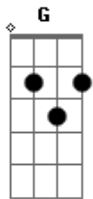

D - G - G - G

Oh won't you stay with me

I know you'd disagree with me

Am

D - G - G - Intro

I just know you'd disagree

But I love you anyways

You were on my mind

Inside the cinema

You looked so beautiful

I almost dried an eye

And when I got outside

I caught the 44

It dropped me outside my front door

Forgot what I'd been living for

Acordes