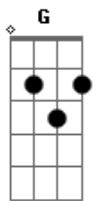

D - G - G - G

Oh won't you stay with me

I know you'd disagree with me

Am

D - G - G - Intro

I just know you'd disagree

But I love you anyways

You were on my mind

Inside the cinema

You looked so beautiful

I almost dried an eye

And when I got outside

I caught the 44

It dropped me outside my front door

Forgot what I'd been living for

Acordes