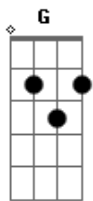

Travis - Love You Anyway

Tom: G

#This file is the author's own work and represents their interpretation of the#
#song. You may only use this file for private study, scholarship, or research.#

Album: good feeling
Transcribed by: dharshan
Email:
Intro:

Repeat intro and then...

D G G fill

G (X02033)

You were on my mind

Am

Inside the cinema

You looked so beautiful

D - G - G - fill

I almost had to go

G

And when I got outside

Am

I thought of you again

I think you should be framed

D - G - G - G

In some Fine Art gallery

Am D - G - G - Intro

I know you'd disagree with me. But I love you anyways

Should I climb high my

Dreary city walls

They make me feel so small

Oh let me fade away

This city's so cold and old

Forever rain or snow

I'd really love to come and go

D - G - G - G

Oh won't you stay with me

I know you'd disagree with me

Am

D - G - G - Intro

I just know you'd disagree

But I love you anyways

You were on my mind

Inside the cinema

You looked so beautiful

I almost dried an eye

And when I got outside

I caught the 44

It dropped me outside my front door

Forgot what I'd been living for

Acordes

© ukulele-chords.com