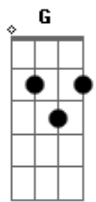

Travis - Last Train

Tom: A

(com acordes na forma de
Capotraste na 2ª casa
Capo 2
Intro: Em2 Em2 Am7

Em2 Am7
Rain on the brain
Em2 D Am7
Now there's flowers in your window
She oh she's so strange
I dont know anything about her

G
If its all the same to you
D
Here's what im gonna do
Em2
I'm gonna write a song
Am7
Gonna sing it to everyone
G
Then I'll sing it to you
D
'Cos it was you that wrote it too
Em2
This could be the last train

Bridge: Em2 Am7 ... Am7

Em2 Am7
Window, with a room
Em2
In her hair and on her jacket
Am7 G
There's a picture in white of Che Guevara
D
As he sits beneath the tree,
Em2
that's not important
Am7
Well maybe he looked a bit like me

G D Am7
If you took all the little feelings in your heart
G D Am7
And took all those little feelings all apart
G D Am7 Em2
Oh now what's the point in doing all of that?

Acordes

© ukulele-chords.com

© ukulele-chords.com