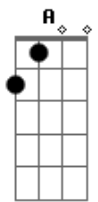

Travis - Last Train

Tom: A

(com acordes na forma de
Capotraste na 2ª casa
Capo 2
Intro: Em2 Em2 Am7

Em2 Am7
Rain on the brain
Em2 D Am7
Now there's flowers in your window
She oh she's so strange
I dont know anything about her

G
If its all the same to you
D
Here's what im gonna do
Em2
I'm gonna write a song
Am7
Gonna sing it to everyone
G
Then I'll sing it to you
D
'Cos it was you that wrote it too
Em2
This could be the last train

Search, within yourself,
the feelings, everybody's got them
You left me on the shelf

G)

And now there no one to rely on

If its all the same to you
Here's what im gonna do
I'm gonna buy a gun
Gonna shoot everything, everyone
And them ill come for you
Cos it was you that drove me to...
This could be the last train

Bridge: Em2 Am7 ... Am7

Em2 Am7
Window, with a room
Em2
In her hair and on her jacket
Am7 G
There's a picture in white of Che Guevara
D
As he sits beneath the tree,
Em2
that's not important
Am7
Well maybe he looked a bit like me

G D Am7
If you took all the little feelings in your heart
G D Am7
And took all those little feelings all apart
G D Am7 Em2
Oh now what's the point in doing all of that?

Acordes

© ukulele-chords.com