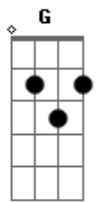

© ukulele-chords.com