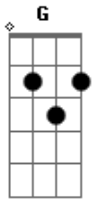

© ukulele-chords.com