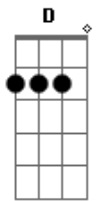

Travis - Indefinitely

Tom: A

(com acordes na forma de
Capotraste na 2ª casa
Written by Fran Healy

G)

GTR 1 (Acoustic) Capo at 2nd fret
GTR 2 (Electric) No capo

CHORDS (Relative to capo)
G G Em7 D Am Em C A7 C2 B7

Intro: G G Em G x2

VERSE 1

G G Em7 D G G Em7 G
Every day in every way I'm fallin'
G G Am
Everything that everyone says turns me on
Em C
Shine a light on me
Em A7
So that everyone can see
G C2
That I wanna stay here
G C2
And if I leave

GTR2(Relative to nut)

Over - G G Em7 D
F G Em7 G

VERSE 2(Chords as Verse 1)

GTR2
G G Em7 D G G Em7
G

Time exists but just on your wrist so don't panic...

GTR2

G G Em7 Am
Moments last and lifetimes are lost in a day
Em C
So wind your watches down please
Em A7
'Cos there is no time to lose
G C2
And I'm gonna stay here
G C2
And if I believe
G C2
'Cos I wanna stay here
G C2
So just let me be

MIDDLE

G B7
I could have seen the light
C Em
Circling 'round your reflection
G B7 C Em

G C2
And I'm gonna stay here
G C2
Indefinitely
G C2
And I'm gonna stay here
G C2
So just let me be
G C2
Indefinitely
G Em
Indefinitely
G Em
Indefinitely
G Em
Indefinitely
(Just drums)
Indefinitely
Indefinitely

Acordes

© ukulele-chords.com