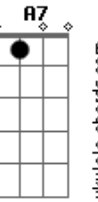

© ukulele-chords.com