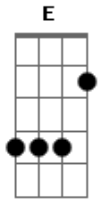

© ukulele-chords.com