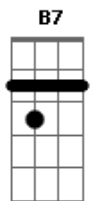

© ukulele-chords.com