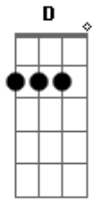

Travis - Indefinitely

Tom: A

(com acordes na forma de
Capotraste na 2ª casa
Written by Fran Healy

G)

GTR 1 (Acoustic) Capo at 2nd fret
GTR 2 (Electric) No capo

CHORDS (Relative to capo)
G G Em7 D Am Em C A7 C2 B7

Intro: G G Em G x2

VERSE 1

G G Em7 D G G Em7 G
Every day in every way I'm fallin'
G G Am
Everything that everyone says turns me on
Em C
Shine a light on me
Em A7
So that everyone can see
G C2
That I wanna stay here
G C2
And if I leave

GTR2(Relative to nut)

Over - G G Em7 D
F G Em7 G

VERSE 2(Chords as Verse 1)

GTR2
G G Em7 D G G Em7
G

Time exists but just on your wrist so don't panic...

GTR2

G G Em7 Am
Moments last and lifetimes are lost in a day
Em C
So wind your watches down please
Em A7
'Cos there is no time to lose
G C2
And I'm gonna stay here
G C2
And if I believe
G C2
'Cos I wanna stay here
G C2
So just let me be

MIDDLE

G B7
I could have seen the light
C Em
Circling 'round your reflection
G B7 C Em

G C2
And I'm gonna stay here
G C2
Indefinitely
G C2
And I'm gonna stay here
G C2
So just let me be
G C2
Indefinitely
G Em
Indefinitely
G Em
Indefinitely
G Em
Indefinitely
(Just drums)
Indefinitely
Indefinitely

Acordes

© ukulele-chords.com