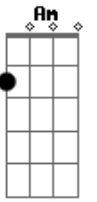

© ukulele-chords.com