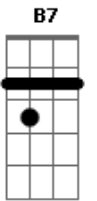

© ukulele-chords.com