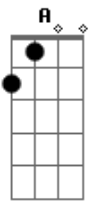

© ukulele-chords.com