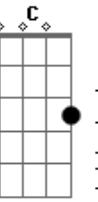

© ukulele-chords.com