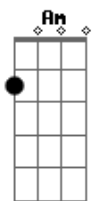

© ukulele-chords.com