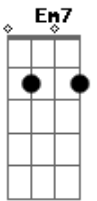

© ukulele-chords.com