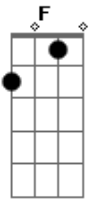

© ukulele-chords.com