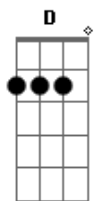

Travis - Indefinitely

Tom: A

(com acordes na forma de Capotraste na 2ª casa
Written by Fran Healy

G)

GTR 1 (Acoustic) Capo at 2nd fret
GTR 2 (Electric) No capo

CHORDS (Relative to capo)

G G Em7 D Am Em C A7 C2 B7

Intro: G G Em G x2

VERSE 1

G G Em7 D G G Em7 G
Every day in every way I'm fallin'
G G Am
Everything that everyone says turns me on
Em C
Shine a light on me
Em A7
So that everyone can see
G C2
That I wanna stay here
G C2
And if I leave

GTR2(Relative to nut)

Over - G G Em7 D
F G Em7 G

VERSE 2(Chords as Verse 1)

GTR2
G G Em7 D G G Em7
G

Time exists but just on your wrist so don't panic...

GTR2

G G Em7 Am
Moments last and lifetimes are lost in a day
Em C
So wind your watches down please
Em A7
'Cos there is no time to lose
G C2
And I'm gonna stay here
G C2
And if I believe
G C2
'Cos I wanna stay here
G C2
So just let me be

MIDDLE

G B7
I could have seen the light
C Em
Circling 'round your reflection

G B7 C Em

G C2
And I'm gonna stay here
G C2
Indefinitely
G C2
And I'm gonna stay here
G C2
So just let me be
G C2
Indefinitely
G Em
Indefinitely
G Em
Indefinitely
G Em
Indefinitely
(Just drums)
Indefinitely
Indefinitely

Acordes

© ukulele-chords.com