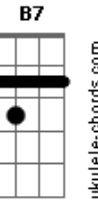

© ukulele-chords.com