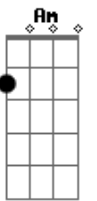

© ukulele-chords.com