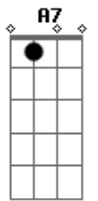

© ukulele-chords.com

© ukulele-chords.com