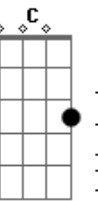

Travis - Indefinitely

Tom: A

(com acordes na forma de
Capotraste na 2ª casa
Written by Fran Healy

G)

GTR 1 (Acoustic) Capo at 2nd fret
GTR 2 (Electric) No capo

CHORDS (Relative to capo)
G G Em7 D Am Em C A7 C2 B7

Intro: G G Em G x2

VERSE 1

G G Em7 D G G Em7 G
Every day in every way I'm fallin'
G G Am
Everything that everyone says turns me on
Em C
Shine a light on me
Em A7
So that everyone can see
G C2
That I wanna stay here
G C2
And if I leave

GTR2(Relative to nut)

Over - G G Em7 D
F G Em7 G

VERSE 2(Chords as Verse 1)

GTR2
G G Em7 D G G Em7
G

Time exists but just on your wrist so don't panic...

GTR2

G G Em7 Am
Moments last and lifetimes are lost in a day
Em C
So wind your watches down please
Em A7
'Cos there is no time to lose
G C2
And I'm gonna stay here
G C2
And if I believe
G C2
'Cos I wanna stay here
G C2
So just let me be

MIDDLE

G B7
I could have seen the light
C Em
Circling 'round your reflection
G B7 C Em

G C2
And I'm gonna stay here
G C2
Indefinitely
G C2
And I'm gonna stay here
G C2
So just let me be
G C2
Indefinitely
G Em
Indefinitely
G Em
Indefinitely
G Em
Indefinitely
(Just drums)
Indefinitely
Indefinitely

Acordes

© ukulele-chords.com

© ukulele-chords.com

© ukulele-chords.com

© ukulele-chords.com

© ukulele-chords.com

© ukulele-chords.com

© ukulele-chords.com

© ukulele-chords.com

© ukulele-chords.com

© ukulele-chords.com

© ukulele-chords.com