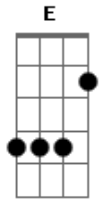

© ukulele-chords.com