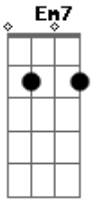

© ukulele-chords.com