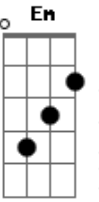

© ukulele-chords.com