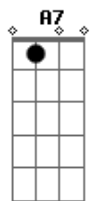

© ukulele-chords.com