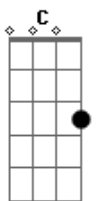

© ukulele-chords.com