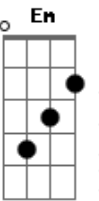

© ukulele-chords.com