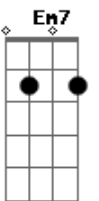

© ukulele-chords.com