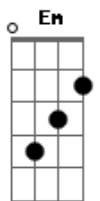

© ukulele-chords.com