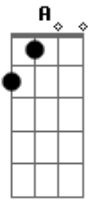

© ukulele-chords.com