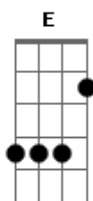

© ukulele-chords.com