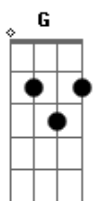

CHORUS

C C
Wow, look at you now,
Am
Flowers in the window
D7
Its such a lovely day
Fm G C
And I'm glad you feel the same, 'cos they stand up
C
I'm in the crowd
Am D7
You are one in a million and I love you so,
Fm G
Lets watch the flowers grow
G F
There is no reason to feel bad
G Am
But there are many seasons to feel bad, sad, now
G F
Its just a bunch of feelings that we've had
G
To hope that I am here to help you with the load

CHORUS

C C
Wow, look at you now,
Am
Flowers in the window
D7
Its such a lovely day

Fm G C
And I'm glad you feel the same, 'cos they stand up
C
I'm in the crowd
Am D7
You are one in a million and I love you so,
Fm G
Lets watch the flowers grow

VERSE 3

G F
So now we're here and now is fine
G Am
So far away from there and there is time, time, time
G F
To plant these seeds and watch them grow
G
So there'll be flowers in the window when we go

CHORUS

C C
Wow, look at us now,
Am
Flowers in the window
D7
Its such a lovely day
Fm G C
And I'm glad you feel the same, 'cos they stand up
C
I'm in the crowd
Am D7
You are one in a million and I love you so,
Fm G
Lets watch the flowers grow
C C
Wow, look at you now,
Am
Flowers in the window
D7
Its such a lovely day
Fm G C
And I'm glad you feel the same, 'cos they stand up
C
I'm in the crowd
Am D7
You are one in a million and I love you so,
Fm
Lets watch the flowers grow
GTR 2 basically repeats the solo here
C C Am D7 Fm G
C C Am D7
Fm C
Lets watch the flowers...grow

Acordes

© ukulele-chords.com