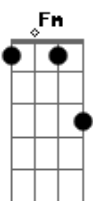

© ukulele-chords.com