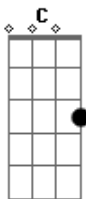

Travis - Dear Diary

Tom: B

(com acordes na forma de Capotraste na 2ª casa tabbed by Sylvio Furtado)

A)

CAPO 2

Chords:
D x00232
D x00234
A x02220
A x02230
Dbm 446654
C 332010
E7 020100
Gbm 244222
Intro: D D D D

D D A A
Dear Dairy
D D A A
What is wrong with me?
D D Dbm D
'Cos I'm fine between the lines

Acordes

© ukulele-chords.com

© ukulele-chords.com

© ukulele-chords.com

© ukulele-chords.com

© ukulele-chords.com

© ukulele-chords.com