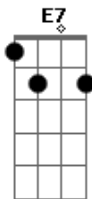

Travis - Dear Diary

Tom: B

(com acordes na forma de Capotraste na 2ª casa tabbed by Sylvio Furtado)

A)

CAPO 2

Chords:
D x00232
D x00234
A x02220
A x02230
Dbm 446654
C 332010
E7 020100
Gbm 244222
Intro: D D D D

D D A A
Dear Dairy
D D A A
What is wrong with me?
D D Dbm D
'Cos I'm fine between the lines

Acordes

© ukulele-chords.com

© ukulele-chords.com

© ukulele-chords.com

© ukulele-chords.com

© ukulele-chords.com

© ukulele-chords.com