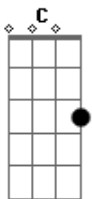

Travis - Dear Diary

Tom: B

(com acordes na forma de Capotraste na 2ª casa tabbed by Sylvio Furtado)

A)

CAPO 2

Chords:
D x00232
D x00234
A x02220
A x02230
Dbm 446654
C 332010
E7 020100
Gbm 244222
Intro: D D D D

D D A A
Dear Dairy
D D A A
What is wrong with me?
D D Dbm D
'Cos I'm fine between the lines

Acordes

© ukulele-chords.com

© ukulele-chords.com

© ukulele-chords.com

© ukulele-chords.com

© ukulele-chords.com

© ukulele-chords.com