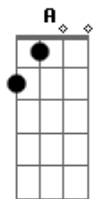

Travis - Dear Diary

Tom: B

(com acordes na forma de Capotraste na 2ª casa tabbed by Sylvio Furtado)

A)

CAPO 2

Chords:
D x00232
D x00234
A x02220
A x02230
Dbm 446654
C 332010
E7 020100
Gbm 244222
Intro: D D D D

D D A A
Dear Diary
D D A A
What is wrong with me?
D D Dbm D
'Cos I'm fine between the lines
D D Dbm
Be not afraid
D D Dbm

Help is on its way
D D Dbm D
A sentence suspended in air
C E7
Way over there

D D D D

D D A A
Dear Diary
D D A A
What else could it be?
D D Dbm D
As nightshade descends like a veil
C E7 Gbm A D
Under the sail of my heart
Gbm A D
Be still,
Gbm A D Gbm A D D D D
don't stop until the end

D D D D

D D A A
Dear Dairy
D D A A
What is wrong with me?
D D Dbm D
'Cos I'm fine between the lines

Acordes