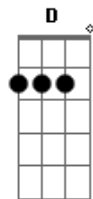

Travis - Dear Diary

Tom: B

(com acordes na forma de Capotraste na 2ª casa tabbed by Sylvio Furtado)

A)

CAPO 2

Chords:
D x00232
D x00234
A x02220
A x02230
Dbm 446654
C 332010
E7 020100
Gbm 244222
Intro: D D D D

D D A A
Dear Dairy
D D A A
What is wrong with me?
D D Dbm D
'Cos I'm fine between the lines

Acordes

© ukulele-chords.com

© ukulele-chords.com

© ukulele-chords.com

© ukulele-chords.com

© ukulele-chords.com

© ukulele-chords.com