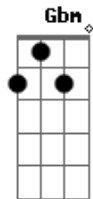

Travis - Dear Diary

Tom: B

(com acordes na forma de Capotraste na 2ª casa tabbed by Sylvio Furtado)

A)

CAPO 2

Chords:
D x00232
D x00234
A x02220
A x02230
Dbm 446654
C 332010
E7 020100
Gbm 244222
Intro: D D D D

D D A A
Dear Dairy
D D A A
What is wrong with me?
D D Dbm D
'Cos I'm fine between the lines

Acordes

© ukulele-chords.com

© ukulele-chords.com

© ukulele-chords.com

© ukulele-chords.com

© ukulele-chords.com

© ukulele-chords.com