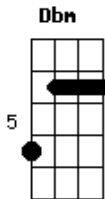

Travis - Dear Diary

Tom: B

(com acordes na forma de Capotraste na 2ª casa tabbed by Sylvio Furtado)

A)

CAPO 2

Chords:
D x00232
D x00234
A x02220
A x02230
Dbm 446654
C 332010
E7 020100
Gbm 244222
Intro: D D D D

D D A A
Dear Dairy
D D A A
What is wrong with me?
D D Dbm D
'Cos I'm fine between the lines

Acordes

© ukulele-chords.com

© ukulele-chords.com

© ukulele-chords.com

© ukulele-chords.com

© ukulele-chords.com

© ukulele-chords.com