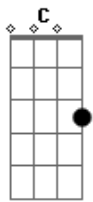

Travis - Colder

Tom: C
Intro: C G F
C I'm in love with everything C7
G F With every face I've ever seen
C C7 And every place I've ever been
G F Has left its mark upon my worries
C C7 I color in the world I see
G F I pick apart the melody
C C7 'Cause maybe there's a symphony
G F Caught inside but there's no way out
Dm F And the sky is falling down
G C And there's an angel on the ground
F F F F It's getting colder
Dm F I'm standing looking down
G C There's not a sound around the town
F F F F It's getting colder

Dm F G Dm F G Dm F G F G F
Colder AAAAAA
I would show you everything
But everything is too extreme
We'll wait and see the entropy
At the end when we all stop lying but
The sky is falling down
And there's an angel on the ground
It's getting colder
I'm standing looking down
There's not a sound around the town
It's getting colder
The sky is falling down
And there's an angel on the ground
It's getting colder
I'm standing looking down
There's not a sound around the town
It's getting colder
Solo de gaita: C C7 G F
The sky is falling down
And all the people on the ground
Are getting colder
I'm standing looking down again
But you can't help me now
I'm getting colder

Acordes

© ukulele-chords.com