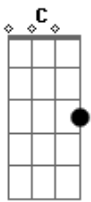

Travis - Colder

Tom: C
Intro: C G F
C I'm in love with everything C7
G F With every face I've ever seen
C C7 And every place I've ever been
G F Has left its mark upon my worries
C C7 I color in the world I see
G F I pick apart the melody
C C7 'Cause maybe there's a symphony
G F Caught inside but there's no way out
Dm F And the sky is falling down
G C And there's an angel on the ground
F F F F It's getting colder
Dm F I'm standing looking down
G C There's not a sound around the town
F F F F It's getting colder

Dm F G Dm F G Dm F G F G F
Colder AAAAAA
I would show you everything
But everything is too extreme
We'll wait and see the entropy
At the end when we all stop lying but
The sky is falling down
And there's an angel on the ground
It's getting colder
I'm standing looking down
There's not a sound around the town
It's getting colder
The sky is falling down
And there's an angel on the ground
It's getting colder
I'm standing looking down
There's not a sound around the town
It's getting colder
Solo de gaita: C C7 G F
The sky is falling down
And all the people on the ground
Are getting colder
I'm standing looking down again
But you can't help me now
I'm getting colder

Acordes

© ukulele-chords.com