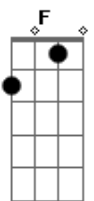

© ukulele-chords.com