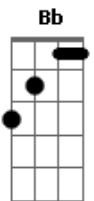

© ukulele-chords.com