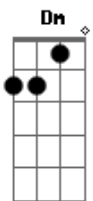

© ukulele-chords.com

© ukulele-chords.com