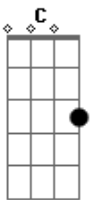

© ukulele-chords.com