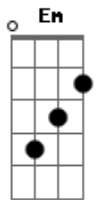

© ukulele-chords.com