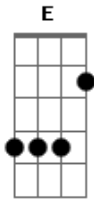

© ukulele-chords.com