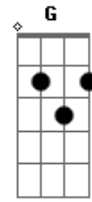

© ukulele-chords.com