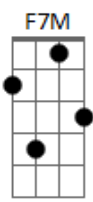

© ukulele-chords.com