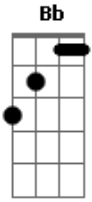

© ukulele-chords.com