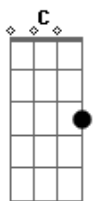

© ukulele-chords.com