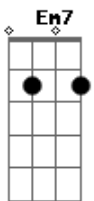

© ukulele-chords.com