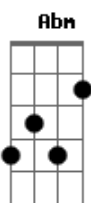

Abm
This is what love can do

I give my self up
Ebm
Until the day we lose

I give my self up
Abm
This is what love can do

Bb
I live for something more than me

B
You too can be part of the move
Ebm
You too can be part of the move
Db
You too can be part of the move

We want it

B Ebm
We believe in justice
Db
We belong to it

B Ebm
We can be the problem
Db
Or we can solve it

Abm
This is what love can do

I give my self up
Ebm
Until the day we lose

I give my self up
Abm
This is what love can do

B
You too can be part of the move
Ebm
You too can be part of the move
Db
You too can be part of the move

You too can be part of it
B
You too can be part of the move
Ebm
You too can be part of the move
Db
You too can be part of the move

You too can- bada ba ba

[Final] B Ebm Db

Acordes

© ukulele-chords.com

© ukulele-chords.com

© ukulele-chords.com

© ukulele-chords.com

© ukulele-chords.com