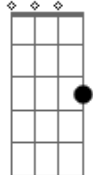

© ukulele-chords.com

C