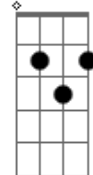

© ukulele-chords.com

G