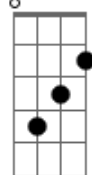

© ukulele-chords.com

Em