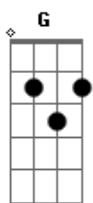

tom:

Intro: G Em
[Primeira Parte]

G
I, I see you pass your days
Em
In outer space
The distance saves you
G
What your mind wouldn't do
Em
Not to be confused
D
Would it cut you loose

[Refrão]

C
Oh
Em
The world expands
G C
Cause its filling up with all your big plans
Em
You wanna show them that you were right
G C
You wanna soak up her love like starlight shines
But you really don't know
Em C
If you're seeing something real or it's bouncing off the snow
Em G
Until it's melted in your hands

[Segunda Parte]

G
All, All the things you invent
Em
Just to have a single friend
You call it heaven sent
G
And to lasso all the stars
Em
Down slipstream boulevards

You think they'll take you far

[Refrão]

C
Oh
Em
The world expands
G C
Cause its filling up with all your big plans
Em
You wanna show them that you were right
G C
You wanna soak up her love like starlight shines
But you really don't know
Em C
If you're seeing something real or it's bouncing off the snow
Em G
Until it's melted in your hands

[Ponte]

Em A
It's done, the blueprint of her love
Am D
You drew it when she wouldn't stay
Em A
Mixed up in oxygen and blood
Am D
It's matter enough to weigh

(C Em G C)

[Refrão]

C
Oh
Em
The world expands
G C
Cause its filling up with all your big plans
Em
You wanna show them that you were right
G C
You wanna soak up her love like starlight shines
But you really don't know
Em C
If you're seeing something real or it's bouncing off the snow
Em G
Until it's melted in your hands

Acordes

© ukulele-chords.com