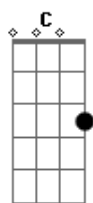

© ukulele-chords.com