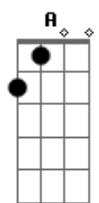

© ukulele-chords.com