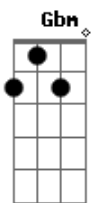

© ukulele-chords.com