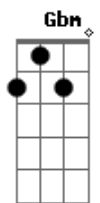

© ukulele-chords.com