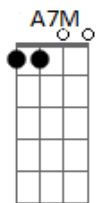

tom:
E
Sometimes A
E
Slowly
Gbm E
Time brings revelation
A
Waiting
E
Softly
A B
For someone to believe
Dbm B A7M Abm
That the ghost we've hidden of left to die
Dbm B A7M Abm
Have now arisen and will arrive
A E
To say what has happened
A E
Say what has happened
A E
Say what has happened
B
To me
E
And who would have thought
B
That you'd be the one
A B
That I would have found here waiting
E
Lost in this night
B
Until you arrived
A B
And always too blind to see
E
And who would have thought
B
That after this time
A B
That I'd be the one you're saving
E
Now undisguised
B
The ghosts that survive
A B
Now say what was meant to be
Dbm B
I never wanted to give my life away
Dbm B
Who ever thought it would matter any way
Gbm E

Wandering inside this night
Gbm E
Finding pieces of a life
Gbm E B
Never sure I'd ever know what it means

(E A E A)

E
It's the strangers in your life
A
That you'd never thought you'd meet
E
It's the hand that picked you up
A
When you're laying in the street
E
It's then hand that cut you down
A
It's the dream that someone shared
E
When you thought that all was lost
A
It's the friend that wasn't there
Gb
You can run from all the memories
Abm
But never get that far
A
For in the end they'll find you
B A E

(E A E A)

E
Change one note
Change one line
A B
Nothing's going to be the same
E
Change one loss
Change one cut
A B
Everything is rearranged
E
Every act
Cruel or kind
A B
Lost inside our memory
E
If you look
There in time
A
You'll find it in
B
Find it in
A
Find it in
B E
You'll find it in me

Acordes

© ukulele-chords.com