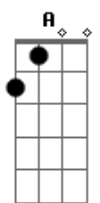

© ukulele-chords.com