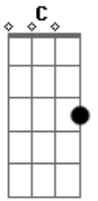

© ukulele-chords.com