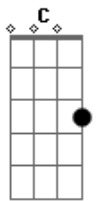

© ukulele-chords.com