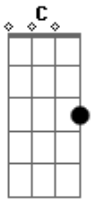

Train - When I Look To The Sky

Tom: **F**

(acordes na forma do tom **C**)
 Capotraste na 5ª casa
 Tabbed by: Geno
 Email:

Tuning: Standard. Capo on the 5th fret.
 Intro: (piano): (it?s basically a **C** chord)

Riff 1
 Gtr. 1 (capo 0=0)

Chorus: Gtr. 1 (doubled)

Riff 2:

Verse 2: (Gtr 1. Tacet)

Gtr. 1 Plays Riff 1 now

Gtr. 2(no slide now)

Chorus 2:
 Gtr 1. Riff 2

Gtr. 2 Basically picks different parts of the chord (too much to tab.)

Bridge:

Then **A-E-D**

Then just repeat the chorus and the song ends!

- | / slide up
- | \ slide down
- | h hammer-on
- | p pull-off
- | ~ vibrato
- | harmonic
- | x Mute note

=====

=====

Acordes

© ukulele-chords.com