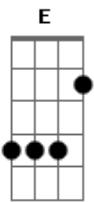

Train - To Be Loved

Tom: A

A B
Finally met Virginia on a slow summer night
Gbm D
Thought I should forgive ya so I came back

A
You're a sight for sore eyes

B
Right for those lies
Gbm D
They save me after all

A B
Right from the beginning we were wrong I found
Gbm D
But no one did it better baby pound to pound

A B
Those heavy weights fights were right for me
Gbm D
To learn how to see the light clearly

D E
And it's the light I see in you

Gbm Dbm D A (E)
When you say it's over I lost my head

Gbm Dbm D D
And now that we're older I'm giving up on being right

D A
So I can see the other side again

A B Gbm D
No, don't go I'll show you what it's like to be loved

A B Gbm D
No, don't go I'll show you what it's like to be loved

Acordes

ukulele-chords.com

ukulele-chords.com

ukulele-chords.com

ukulele-chords.com

ukulele-chords.com

ukulele-chords.com