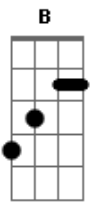

ukulele-chords.com