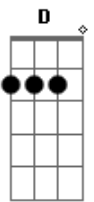

A B
Right from the beginning we were wrong I found
Gbm D
But no one did it better baby pound to pound

A B
Those heavy weights fights were right for me
Gbm D
To learn how to see the light clearly

D E
And it's the light I see in you

Gbm Dbm D A (E)
When you say it's over I lost my head

Gbm Dbm D D
And now that we're older I'm giving up on being right

D A
So I can see the other side again

A B Gbm D
No, don't go I'll show you what it's like to be loved

A B Gbm D
No, don't go I'll show you what it's like to be loved

Acordes

ukulele-chords.com

ukulele-chords.com

ukulele-chords.com

ukulele-chords.com

ukulele-chords.com

ukulele-chords.com