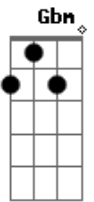

A B
Right from the beginning we were wrong I found
Gbm D
But no one did it better baby pound to pound

A B
Those heavy weights fights were right for me
Gbm D
To learn how to see the light clearly

D E
And it's the light I see in you

Gbm Dbm D A (E)
When you say it's over I lost my head

Gbm Dbm D D
And now that we're older I'm giving up on being right

D A
So I can see the other side again

A B Gbm D
No, don't go I'll show you what it's like to be loved

A B Gbm D
No, don't go I'll show you what it's like to be loved

Acordes

ukulele-chords.com

ukulele-chords.com

ukulele-chords.com

ukulele-chords.com

ukulele-chords.com

ukulele-chords.com