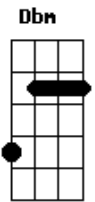

A B
Right from the beginning we were wrong I found
Gbm D
But no one did it better baby pound to pound

A B
Those heavy weights fights were right for me
Gbm D
To learn how to see the light clearly

D E
And it's the light I see in you

Gbm Dbm D A (E)
When you say it's over I lost my head

Gbm Dbm D D
And now that we're older I'm giving up on being right

D A
So I can see the other side again

A B Gbm D
No, don't go I'll show you what it's like to be loved

A B Gbm D
No, don't go I'll show you what it's like to be loved

Acordes

ukulele-chords.com

ukulele-chords.com

ukulele-chords.com

ukulele-chords.com

ukulele-chords.com

ukulele-chords.com