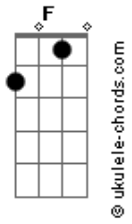

Train - Ordinary

Tom: **F**

Tabbed by:LP87

Tuning: Drop **D**

Piano, then Drums and Bass
Guitar Enters With Verse

Verse (listen to song for rythm)

Chorus

Acordes