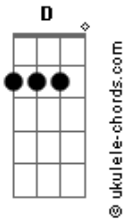

# Train - Ordinary

Tom: **F**

Tabbed by:LP87

Tuning: Drop **D**

Piano, then Drums and Bass  
Guitar Enters With Verse

Verse (listen to song for rythm)

Chorus

## Acordes

Outro

Order:

Verse

Chorus

Verse (Guitar 2 plays something in background, but I can't figure it out)

Chorus

Bridge (piano)