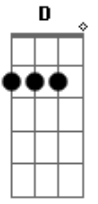

# Train - Ordinary

Tom: **F**

Tabbed by:LP87

Tuning: Drop **D**

Piano, then Drums and Bass  
Guitar Enters With Verse

Verse (listen to song for rythm)

Chorus

## Acordes

© ukulele-chords.com

© ukulele-chords.com

Outro

Order:

Verse

Chorus

Verse (Guitar 2 plays something in background, but I can't figure it out)