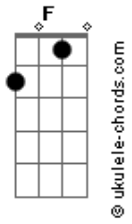

# Train - Ordinary

Tom: **F**

Tabbed by:LP87

Tuning: Drop **D**

Piano, then Drums and Bass  
Guitar Enters With Verse

Verse (listen to song for rythm)

Chorus

## Acordes

Outro

Order:

Verse

Chorus

Verse (Guitar 2 plays something in background, but I can't figure it out)

Chorus

Bridge (piano)