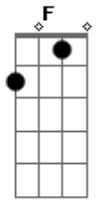

Train - Ordinary

Tom: **F**

Tabbed by:LP87

Tuning: Drop **D**

Piano, then Drums and Bass
Guitar Enters With Verse

Verse (listen to song for rythm)

Chorus

Acordes

© ukulele-chords.com

© ukulele-chords.com

Outro

Order:

Verse

Chorus

Verse (Guitar 2 plays something in background, but I can't figure it out)

Chorus