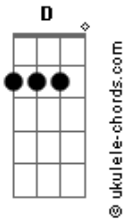

Train - Ordinary

Tom: **F**

Tabbed by:LP87

Tuning: Drop **D**

Piano, then Drums and Bass
Guitar Enters With Verse

Verse (listen to song for rythm)

Chorus

Acordes