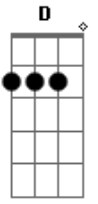

Train - Ordinary

Tom: **F**

Tabbed by:LP87

Tuning: Drop **D**

Piano, then Drums and Bass
Guitar Enters With Verse

Verse (listen to song for rythm)

Chorus

Acordes

© ukulele-chords.com

© ukulele-chords.com

Outro

Order:

Verse

Chorus

Verse (Guitar 2 plays something in background, but I can't figure it out)

Chorus