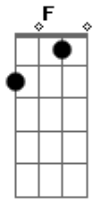

# Train - Ordinary

Tom: **F**

Tabbed by:LP87

Tuning: Drop **D**

Piano, then Drums and Bass  
Guitar Enters With Verse

Verse (listen to song for rythm)

Chorus

## Acordes

© ukulele-chords.com

© ukulele-chords.com

Outro

Order:

Verse

Chorus

Verse (Guitar 2 plays something in background, but I can't figure it out)