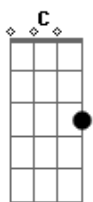

Train - Marry Me

Tom: C

Intro:

C G
Forever could never be long enough for me
Am G F
To feel like Ive had long enough with you
C G
Forget the world now we wont let them see
Am F
But theres one thing left to do
C F
Now that the weight has lifted
C F
And love has surely shifted my way

(Refrão)
C G Am F
Marry me, today and every day
C G Am F
Marry me, if I ever get the nerve to say hello in this cafe
F C C C

Say you will, say you will

C G
Together could never be close enough for me
Am G F
To feel like I am close enough to you
C G
You wear white and Ill wear out the words
Am F
I Love You and Youre Beautiful
C F
Now that the wait is over
C F
And love has finally shown her my way

(ponte)
Bb F C G
Promise me youll always be happy by my side
Bb F C G F
I promise to sing to you when all the music dies

C G Am F
Marry me, today and every day
C G Am F
Marry me, if I ever get the nerve to say hello in this cafe
F C C C
Say you will, say you will
F
Marry me

Acordes

© ukulele-chords.com