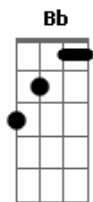

© ukulele-chords.com