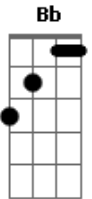

© ukulele-chords.com