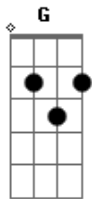

© ukulele-chords.com