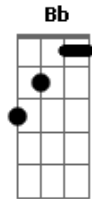

© ukulele-chords.com