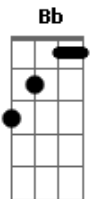

© ukulele-chords.com