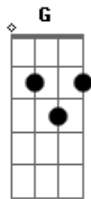

© ukulele-chords.com