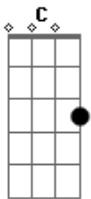

Train - Marry Me

Tom: C

Intro: C G Am7 Am G

C G
Forever could never be long enough for me
Am7 Am G
To feel like Ive had long enough with you
C G
Forget the world now we wont let them see
Am7 Am F
But theres one thing left to do
C F
Now that the weight has lifted
C F
And love has surely shifted my way

C G Am7 Am F
Marry me, today and every day
C G Am7 Am F
Marry me, if I ever get the nerve to say hello in this cafe
C F C F
Say you will, say you will

C G
Together could never be close enough for me
Am7 Am G
To feel like I am close enough to you
C G

You wear white and Ill wear out the words

Am7 Am F
I Love You and Youre Beautiful
C F
Now that the wait is over
C F
And love has finally shown her my way

C G Am7 Am F
Marry me, today and every day
C G Am7 Am F
Marry me, if I ever get the nerve to say hello in this cafe
C F C F
Say you will, say you will

Bb F C G
Promise me you'll always be happy by my side
Bb F C G F
I promise to sing to you when all the music dies

C G Am7 Am F
Marry me, today and every day
C G Am7 Am F
Marry me, if I ever get the nerve to say hello in this cafe
C F C F
Say you will, say you will
C F
Marry me

Acordes

© ukulele-chords.com