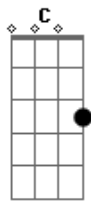

Am7 F Am7 F  
 Say you will (humm) say you will (hmm)

C G G  
 Together could never be close enough for me  
 Am Am7 F

C Am7 C G  
 Promise me you'll always be happy by my side  
 C Am7 C G Am7 F  
 I promise to sing to you when all the music dies

C G G Am Am7 F  
 Marry me today and every day  
 C G G Am Am7 F  
 Marry me if I ever get the nerve to say hello in this  
 cafe

Am7 F Am7 F  
 Say you will (humm) say you will (hmm)

Am7 F  
 Marry me