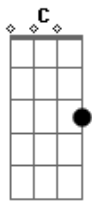

© ukulele-chords.com