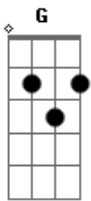

Train - Marry Me

Tom: C

Intro:

Verso e Refrão:

To feel like I am close enough to you
C You wear white and I'll wear out the words

Am Am7 F
I Love You and you're Beautiful
Am7 F
Now that the wait is over

Am7 F
And love has finally shown her my way

C G G Am Am7 F
Marry me today and every day
C G G Am Am7 F
Marry me if I ever get the nerve to say hello in this
cafe

Am7 F Am7 F
Say you will (humm) say you will (hmm)

Ponte:

C G G
Forever could never be long enough for me
Am Am7 F
To feel like I've had long enough with you
C G G Am
Forget the world now we won't let them see

Am7 F
But there's one thing left to do

Am7 F
Now that the weight has lifted

Am7 F
And love has surely shifted my way

C G G Am Am7 F
Marry me today and every day
C G G Am Am7 F
Marry me if I ever get the nerve to say hello in this
cafe

Am7 F Am7 F
Say you will (humm) say you will (hmm)

C G G
Together could never be close enough for me
Am Am7 F

C Am7 C G
Promise me you'll always be happy by my side
C Am7 C G Am7 F
I promise to sing to you when all the music dies

C G G Am Am7 F
Marry me today and every day
C G G Am Am7 F
Marry me if I ever get the nerve to say hello in this
cafe

Am7 F Am7 F
Say you will (humm) say you will (hmm)

Am7 F
Marry me

Acordes

© ukulele-chords.com