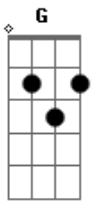

Train - Marry Me

Tom: C

Intro:

Verso e Refrão:

To feel like I am close enough to you
C G G
You wear white and I'll wear out the words

Am Am7 F
I Love You and you're Beautiful
Am7 F
Now that the wait is over
Am7 F

And love has finally shown her my way

C G G Am Am7 F
Marry me today and every day
C G G Am Am7 F
Marry me if I ever get the nerve to say hello in this
cafe

Am7 F Am7 F
Say you will (humm) say you will (hmm)

Ponte:

C G G
Forever could never be long enough for me
Am Am7 F
To feel like I've had long enough with you
C G G Am
Forget the world now we won't let them see

Am7 F
But there's one thing left to do

Am7 F
Now that the weight has lifted

Am7 F
And love has surely shifted my way

C G G Am Am7 F
Marry me today and every day
C G G Am Am7 F
Marry me if I ever get the nerve to say hello in this
cafe

Am7 F Am7 F
Say you will (humm) say you will (hmm)

C G G
Together could never be close enough for me
Am Am7 F

C Am7 C G
Promise me you'll always be happy by my side
C Am7 C G Am7 F
I promise to sing to you when all the music dies

C G G Am Am7 F
Marry me today and every day
C G G Am Am7 F
Marry me if I ever get the nerve to say hello in this
cafe

Am7 F Am7 F
Say you will (humm) say you will (hmm)

Am7 F
Marry me

Acordes

© ukulele-chords.com