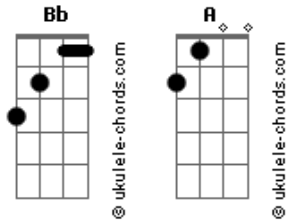

# Train - Im About To Come To Life

Tom: **Bb**

(acordes na forma do tom **A** )

Capostrate na 1ª casa

Tabbed by: Geno

Email:

myself singing it along with the band on my way home from work. Enjoy.

Tuning: Standard, Capo 1st. All tabs are relative to Capo.

Intro: /Verse

Gtr. 1 (acoustic)

Very doubled actually 2 different but similar parts, I'll try to tab it for one

Guitar.

Riff 1: (let ring)

Chorus:

Acoustic plays chords:

## Acordes

Electric guitar basically picks parts of the chords, too much to tab.

Bridge:

Then chorus, repeat chorus and fade.

Chords used for chorus:

E: 022400

C#m7: x46600 (also they use this variation: x46650)