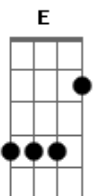

(refrão)

F
Hey, soul sister
G Am
Ain't that Mr. Mister
G F
On the radio, stereo
G
The way you move
Am G
Ain't fair you know
F
Hey, soul sister
G Am
I don't wanna miss
G
A single thing you do
C
Tonight

C G Am F
Hey Hey Hey
C G
Just in time I'm so glad
Am F
You have a one track mind like me
C
You gave my life direction
G Am F G
A game show love connection we can't deny
C G
I'm so obsessed my heart is bound to beat
Am F
Right out my untrimmed chest
C G
I believe in you like a virgin you're Madonna
Am
And I'm always gonna wanna
F G
blow your mind

(refrão)

F

Hey, soul sister
G Am
Ain't that Mr. Mister
G F
On the radio, stereo
G
The way you move
Am G
Ain't fair you know
F
Hey, soul sister
G Am
I don't wanna miss
G
A single thing you do
C
Tonight
C
The way you can cut a rug
G Am
Watching you's the only drug I need
Am
You're so gangster I'm so thug
F C
You're the only one I'm dreaming of you see
G
I can be myself now finally
Am
In fact there's nothing I can't be
F G
I want the world to see you be with me

F
Hey, soul sister
G Am
Ain't that Mr. Mister
G F
On the radio, stereo
G
The way you move
Am G
Ain't fair you know
F
Hey, soul sister
G Am
I don't wanna miss
G
A single thing you do
C
Tonight...
F
Hey, soul sister
G Am
I don't wanna miss
G
A single thing you do...
C
Tonight
G Am F
Hey Hey Hey
C
Tonight
G Am F
Hey Hey Hey
C
Tonight

Acordes

© ukulele-chords.com