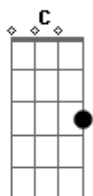

© ukulele-chords.com