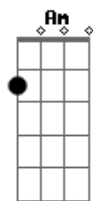

© ukulele-chords.com