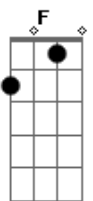

Parasail or first class mail
Get on the back of a Nightingale
Just get to me I don't care just get to me
Prokeds, mopeds take a limousine instead
They ain't cheap but they're easy to find
Get on the highway point yourself my way
Take a roller coaster that comes in sideways

Bb
Just get to me - yeah

Chorus

Go on hitch a ride on the back
of a butterfly

There's no better way to fly

To get to me
Bb (optional) **C**
I look around at what I got

And without you, it ain't a lot

But I got everything, with you, everything

Verse Two

same choices as verse 1 : recommend to play differently from what you did in verse 1 (make it "interesting")

Dm7 C

Maybe you could pollinate over the
Golden Gate
Take a left hand turn at the corner
Of Haight
And then a sharp right
At the first street light
And get yourself on a motor bike
And if you think you'll get stuck in a
traffic jam
That's fine, send yourself through a telephone line
It doesn't matter how you get to me

Bb
Just get to me

Chorus

Go on hitch a ride on the back
of a butterfly

There's no better way to fly

To get to me
Bb (optional) **C**
I look around at what I got

And without you, it ain't a lot

But I got everything, with you, everything

Bridge

Dm7
Cause after every day
C
The wind blows the night time my way

Bb
And I imagine that you are
Above me like a star

F
And you keep on glowing

Am
And you keep on showing me the way

Dm7
SHINE
C

Bb

Acordes

© ukulele-chords.com