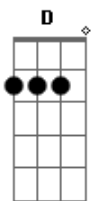

© ukulele-chords.com