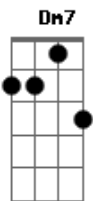

© ukulele-chords.com