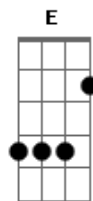

© ukulele-chords.com