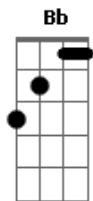

© ukulele-chords.com