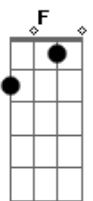

Train - Get To Me

Tom: F

Repeat these two chords options for verses

Dm7 (xx0211) **C** (xx2013) or (x02013)} whichever
or separate the **Dm7** as follow (DCDCDC)

D (xx0xxx), **C** (xxxx1x), **D** (xxxx3x), **C** (xxxx1x), **D** (xxxx3x), **C** (xxxx1x) to **C** (xx2013) or (x02013)}

Chorus

Go on hitch a ride on the back
of a butterfly

There's no better way to fly

To get to me
Bb (optional) **C**
I look around at what I got

And without you, it ain't a lot

But I got everything, with you, everything

Bridge

Dm7
Cause after every day
C
The wind blows the night time my way
Bb
And I imagine that you are
Above me like a star
F
And you keep on glowing

Am
And you keep on showing me the way

Dm7
SHINE
C

Bb

Acordes