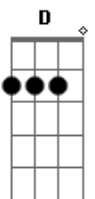

© ukulele-chords.com

© ukulele-chords.com