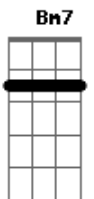

© ukulele-chords.com