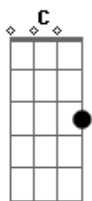

ukulele-chords.com