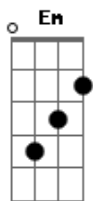

ukulele-chords.com