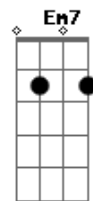

## Acordes

© ukulele-chords.com

© ukulele-chords.com

© ukulele-chords.com

© ukulele-chords.com

© ukulele-chords.com

[Chorus 2]

G  
 Oh darling, darling, stand by me  
 Em Em7 C D G  
 Oh stand, stand by me, Oh stand by me