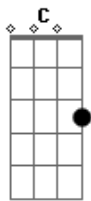

© ukulele-chords.com