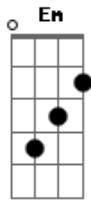

A
And everybody thinks I'm the fool,
D C
they don't get any love from you !

Em A
Things they won't do for love.

Em
I'd climb a mountain if I had to,
G D
risk my life so I could have y...ou,
C
you, you, you, you, you, you, you, you !

C Em
I follow my heart and leave my mind to wonder,
D C
is this love worth the sacrifices I make?

Em G D A
Two weeks in a Virginia jail, for my lover, for my lover,
Em G D A
twenty thousand dollar bail, for my lover, for my lover.

Em G D A
Everyday I'm psychoanalyzed for my lover, for my lover.

Em G D A
C
dope me up and I tell them lies for my lover, for my
lo...ver.

Acordes

© ukulele-chords.com

© ukulele-chords.com

© ukulele-chords.com