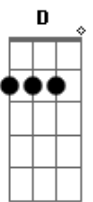

Em G D A
Everyday I'm psychoanalyzed for my lover, for my lover.

Em G D A
C
dope me up and I tell them lies for my lover, for my
lo...ver.

Acordes

© ukulele-chords.com

© ukulele-chords.com

© ukulele-chords.com