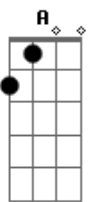

© ukulele-chords.com