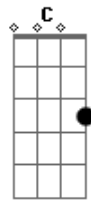

A
And everybody thinks I'm the fool,
D C
they don't get any love from you !

Em A
Things they won't do for love.

Em
I'd climb a mountain if I had to,
G D
risk my life so I could have y...ou,
C
you, you, you, you, you, you, you, you !

Em G D A
Everyday I'm psychoanalyzed for my lover, for my lover.

Em G D A
C
dope me up and I tell them lies for my lover, for my
lo...ver.

Acordes

© ukulele-chords.com

© ukulele-chords.com

© ukulele-chords.com