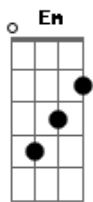

A
And everybody thinks I'm the fool,
D C
they don't get any love from you !

Em A
Things they won't do for love.

Em
I'd climb a mountain if I had to,
G D
risk my life so I could have y...ou,
C
you, you, you, you, you, you, you, you !

C Em
I follow my heart and leave my mind to wonder,
D C
is this love worth the sacrifices I make?

Em G D A
Two weeks in a Virginia jail, for my lover, for my lover,
Em G D A
twenty thousand dollar bail, for my lover, for my lover.

Em G D A
Everyday I'm psychoanalyzed for my lover, for my lover.

Em G D A
C
dope me up and I tell them lies for my lover, for my
lo...ver.

Acordes

© ukulele-chords.com

© ukulele-chords.com

© ukulele-chords.com