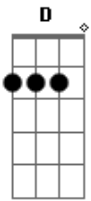

Em G D A
Everyday I'm psychoanalyzed for my lover, for my lover.

Em G D A
C
dope me up and I tell them lies for my lover, for my
lo...ver.

Acordes

© ukulele-chords.com

© ukulele-chords.com

© ukulele-chords.com