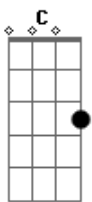

A
And everybody thinks I'm the fool,
D C
they don't get any love from you !

Em A
Things they won't do for love.

Em
I'd climb a mountain if I had to,
G D
risk my life so I could have y...ou,
C
you, you, you, you, you, you, you, you !

Em G D A
Everyday I'm psychoanalyzed for my lover, for my lover.

Em G D A
C
dope me up and I tell them lies for my lover, for my
lo...ver.

Acordes

© ukulele-chords.com

© ukulele-chords.com

© ukulele-chords.com