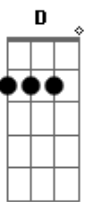

Em G D A
Everyday I'm psychoanalyzed for my lover, for my lover.

Em G D A
C
dope me up and I tell them lies for my lover, for my
lo...ver.

Acordes

© ukulele-chords.com

© ukulele-chords.com

© ukulele-chords.com