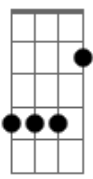

© ukulele-chords.com

E