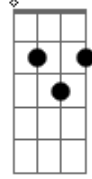

© ukulele-chords.com

G