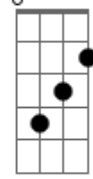

© ukulele-chords.com

Em