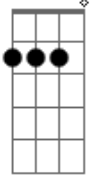

© ukulele-chords.com

D