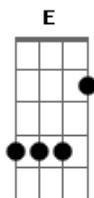

Tracy Chapman - Fast Car Acoustic

Tom: **A**

Pre verse , and between chorus and verse

Verse (repeat the following until chorus)

Chorus:

D **A** **Gbm** **E** (said a remember)

D **Gbm** **E** (I had a feeling)

D **Gbm** **E** **D** **E** (I had a feeling)

cheers!!

rappe

Acordes

© ukulele-chords.com

© ukulele-chords.com

© ukulele-chords.com

© ukulele-chords.com