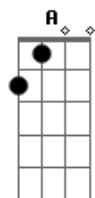

Tracy Chapman - Fast Car Acoustic

Tom: **A**

Pre verse , and between chorus and verse

Verse (repeat the following until chorus)

Chorus:

D **A** **Gbm** **E** (said a remember)

D **Gbm** **E** (I had a feeling)

D **Gbm** **E** **D** **E** (I had a feeling)

cheers!!

rappe

Acordes