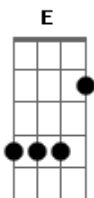

Tracy Chapman - Fast Car Acoustic

Tom: **A**

Pre verse , and between chorus and verse

Verse (repeat the following until chorus)

Chorus:

D **A** **Gbm** **E** (said a remember)

D **Gbm** **E** (I had a feeling)

D **Gbm** **E** **D** **E** (I had a feeling)

cheers!!

rappe

Acordes

© ukulele-chords.com

© ukulele-chords.com

© ukulele-chords.com

© ukulele-chords.com