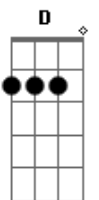

Tracy Chapman - Fast Car Acoustic

Tom: **A**

Pre verse , and between chorus and verse

Verse (repeat the following until chorus)

Chorus:

D **A** **Gbm** **E** (said a remember)

D **Gbm** **E** (I had a feeling)

D **Gbm** **E** **D** **E** (I had a feeling)

cheers!!

rappe

Acordes

© ukulele-chords.com

© ukulele-chords.com

© ukulele-chords.com

© ukulele-chords.com