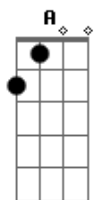

Tracy Chapman - Fast Car Acoustic

Tom: **A**

Pre verse , and between chorus and verse

Verse (repeat the following until chorus)

Chorus:

D **A** **Gbm** **E** (said a remember)

D **Gbm** **E** (I had a feeling)

D **Gbm** **E** **D** **E** (I had a feeling)

cheers!!

rappe

Acordes

© ukulele-chords.com