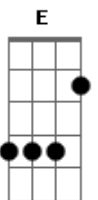

Tracy Chapman - Fast Car Acoustic

Tom: **A**

Pre verse , and between chorus and verse

Verse (repeat the following until chorus)

Chorus:

D **A** **Gbm** **E** (said a remember)

D **Gbm** **E** (I had a feeling)

D **Gbm** **E** **D** **E** (I had a feeling)

cheers!!

rappe

Acordes

© ukulele-chords.com

© ukulele-chords.com

© ukulele-chords.com

© ukulele-chords.com