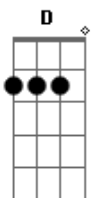

Tracy Chapman - Fast Car Acoustic

Tom: **A**

Pre verse , and between chorus and verse

Verse (repeat the following until chorus)

Chorus:

D **A** **Gbm** **E** (said a remember)

D **Gbm** **E** (I had a feeling)

D **Gbm** **E** **D** **E** (I had a feeling)

cheers!!

rappe

Acordes

© ukulele-chords.com

© ukulele-chords.com

© ukulele-chords.com

© ukulele-chords.com