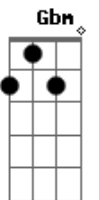

Tracy Chapman - Fast Car Acoustic

Tom: **A**

Pre verse , and between chorus and verse

Verse (repeat the following until chorus)

Chorus:

D **A** **Gbm** **E** (said a remember)

D **Gbm** **E** (I had a feeling)

D **Gbm** **E** **D** **E** (I had a feeling)

cheers!!

rappe

Acordes

© ukulele-chords.com

© ukulele-chords.com

© ukulele-chords.com

© ukulele-chords.com