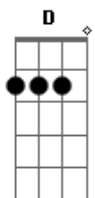

Tracy Chapman - Fast Car Acoustic

Tom: **A**

Pre verse , and between chorus and verse

Verse (repeat the following until chorus)

Chorus:

D **A** **Gbm** **E** (said a remember)

D **Gbm** **E** (I had a feeling)

D **Gbm** **E** **D** **E** (I had a feeling)

cheers!!

rappe

Acordes

© ukulele-chords.com

© ukulele-chords.com

© ukulele-chords.com

© ukulele-chords.com