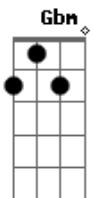

Tracy Chapman - Fast Car Acoustic

Tom: **A**

Pre verse , and between chorus and verse

Verse (repeat the following until chorus)

Chorus:

D **A** **Gbm** **E** (said a remember)

D **Gbm** **E** (I had a feeling)

D **Gbm** **E** **D** **E** (I had a feeling)

cheers!!

rappe

Acordes

© ukulele-chords.com

© ukulele-chords.com

© ukulele-chords.com

© ukulele-chords.com