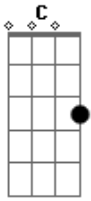

Traavis Jeverson - Incomplete

tom:
C
One more night without you
C D Em
One more night in my room
C D Em
Another time, for me and you
C D Em
Our moment, its true
E D C G Em
In my place is your company
D C G Em

My road is your destiny
D C G Em
Waiting, stay with me
D C G Em
Your smile' I see
C D Em
Incompleted, heart broken
C D Em
Oh, I cant stop, your cry
C D Em
Incompleted, in this road
C D Em
I love your distant eyes
Em D C
Incompleted heart brocken

Acordes

© ukulele-chords.com