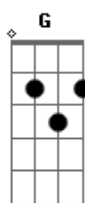

© ukulele-chords.com