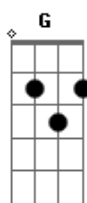

© ukulele-chords.com