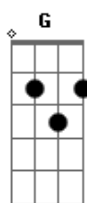

# Toy Story - We Belong Together

Tom: Bb

(com acordes na forma de G )  
 Capotraste na 3ª casa  
 Intro: 6x: G Em Am D

G Em Am D  
 Don't you turn your back on me  
 G Em Am D  
 Don't you walk away  
 G Em Am D  
 Don't you tell me that I don't care  
 G Em Am D  
 'Cause I do

G Em C D  
 We belong together  
 G G7 C  
 We belong together  
 Cm  
 You know it's true  
 G Em Am D  
 It's gonna stay this way forever

G Em Am D (2x)  
 Me and you  
 G Em Am D  
 If I could really talk to you  
 G Em Am D  
 If I could find a way  
 G Em Am D G  
 I'm not shy, there's a whole lot I wanted to say  
 Em Am D  
 Of course there is

C D  
 So don't forget me  
 Bm Em  
 If the future should take you away  
 A7  
 'Cause you'll always be  
 D  
 Part of me

G Em C D  
 We belong together  
 G G7 C  
 We belong together  
 Cm  
 Wait and see  
 G Em Am D  
 It's gonna be this way forever