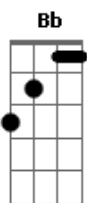

G Em Am D
Don't you turn your back on me
G Em Am D
Don't you walk away
G Em Am D
Don't you tell me that I don't care
G Em Am D
'Cause I do

G Em Am D
Don't you tell me I'm not the one
G Em Am D
Don't you tell me I ain't no fun
G Em Am D G Em
Just tell me you love me like I love you
Am D
You know you do

C D
When we're together
Bm Em
Gray skies clear up
C D
And I cheer up
G G7
To where I'm less depressed

C D
And sincerely
Bm Em
From the bottom of my heart
A7
I just can't take it
D
When we're apart

G Em C D
We belong together
G G7 C
We belong together
Cm
Yes we do
G Em Am D
You'll be mine forever

G Em C D
We belong together
G G7 C
We belong together
Cm
You know it's true
G Em Am D
It's gonna stay this way forever

G Em Am D (2x)
Me and you
G Em Am D
If I could really talk to you
G Em Am D
If I could find a way
G Em Am D G
I'm not shy, there's a whole lot I wanted to say
Em Am D
Of course there is

G Em Am D
Talk about friendship and loyalty
G Em Am D
Talk about how much you mean to me
G Em Am D G
And I'd promise to always be by your side
Em Am D
Whenever you need me
C D
The day I met you
Bm Em
Was the luckiest day of my life
C D G
And I'll bet you feel the same
G7
Least I hope you do

C D
So don't forget me
Bm Em
If the future should take you away
A7
'Cause you'll always be
D
Part of me

G Em C D
We belong together
G G7 C
We belong together
Cm
Wait and see
G Em Am D
It's gonna be this way forever

G Em C D
We belong together
G G7 C
We belong together
Cm
Honestly
G Em Am D
We'll go on this way forever
G Em Am D

G Em Am D G Em Am D G
You and me

Acordes