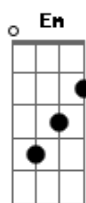

© ukulele-chords.com