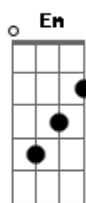

Toy Story - We Belong Together

Tom: Bb

(com acordes na forma de Capotraste na 3ª casa G)
Intro: 6x: G Em Am D

G Em Am D
Don't you turn your back on me
G Em Am D
Don't you walk away
G Em Am D
Don't you tell me that I don't care
G Em Am D
'Cause I do

C D
And sincerely
Bm Em
From the bottom of my heart
A7
I just can't take it
D
When we're apart

G Em C D
We belong together
G G7 C
We belong together
Cm
Yes we do
G Em Am D
You'll be mine forever

G Em C D
We belong together
G G7 C
We belong together
Cm
You know it's true
G Em Am D
It's gonna stay this way forever

G Em Am D (2x)
Me and you
G Em Am D
If I could really talk to you
G Em Am D
If I could find a way
G Em Am D G
I'm not shy, there's a whole lot I wanted to say
Em Am D
Of course there is

G Em Am D
Talk about friendship and loyalty
G Em Am D
Talk about how much you mean to me
G Em Am D G
And I'd promise to always be by your side
Em Am D
Whenever you need me
C D
The day I met you
Bm Em
Was the luckiest day of my life
C D G
And I'll bet you feel the same
G7
Least I hope you do

G Em C D
We belong together
G G7 C
We belong together
Cm
Honestly
G Em Am D
We'll go on this way forever
G Em Am D

G Em Am D G Em Am D G
You and me

Acordes

© ukulele-chords.com

© ukulele-chords.com

© ukulele-chords.com