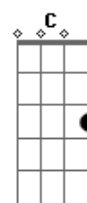

© ukulele-chords.com