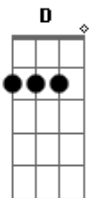

© ukulele-chords.com