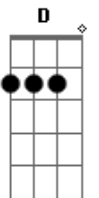

© ukulele-chords.com