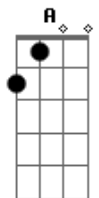

Em Em
You said I was the missing part
Bm D
Looked into my eyes said you're my fix for life
Em Bm D
But now, what I'm doing, don't know
C
what I'm doing
Em
Cause I don't even feel it
Bm C
Bodies growing colder with the distance now
Em
And I don't even mean it
Bm C
Got my hands all over you but not asound
Em Em D
I'm always so, in love, all in
D C
'Till you lost your goal, and I'm
thinking
Em
Thought you'd make feel it
D C
Thought that I'd be different this time around
Em
This time around
Em D
D C
Don't know what I'm doing this time around
This time around Em D x2
Bm D Ohh
Em
Cause I don't even feel it
Bm C
Bodies growing colder with the distance now
Em
And I don't even mean it
Bm C
Got my hands all over you but not asound
D Em
Oh, I'm always so in love all in
D C
'Till you lost your goal and I'm thinking
Em
Thought you'd make me feel it
D C
Thought that I'd be different this time around
Em
This time around
D C
Don't know what I'm doing this time around
Em
This time around x2
Em Bm D

Acordes

© ukulele-chords.com