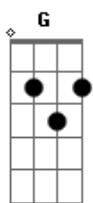

Tove Lo - I'm To Blame

tom:

Intro: G D Em Bm D

[Primeira Parte]

G
Feelings change, winter comes
D Em
Now your heart's colder than stone
Bm D
Leavin' me outside
G
I can't face what I know
Bm Em
Pullin' us apart is all I'm good for
Bm D
Left our love to die

[Refrão]

C D Bm
I have hope, am I wrong?
Em C D Am
Is part of us still, a part's still alive

[Primeira Parte]

G
Feelings change, winter comes
D Em
Now your heart's colder than stone
Bm D
Leavin' me outside
G
I can't face what I know
Bm Em
Pullin' us apart is all I'm good for
Bm D
Left our love to die

[Refrão]

C D Bm
I have hope, am I wrong?
Em C D Am
Is part of us still, a part's still alive

[Ponte]

G
Why do you leave me to wonder

Acordes

© ukulele-chords.com