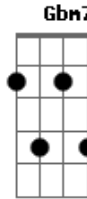

© ukulele-chords.com