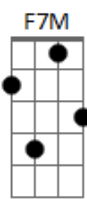

© ukulele-chords.com