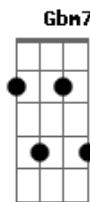

© ukulele-chords.com

© ukulele-chords.com