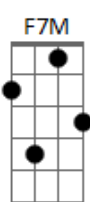

© ukulele-chords.com

© ukulele-chords.com