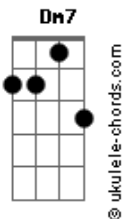

Toto - Rosanna

tom:

C

[Primeira Parte]

A
All I wanna do when I wake up in the morning is see your eyes,
Rosanna, Rosanna

G Gbm7
A D
I never thought that a girl like you could ever care for me,
Rosanna

G
All I wanna do in the middle of the evening is hold you tight,
Rosanna, Rosanna

F Em7
I didn't know you were looking for more than I could ever be

[Refrão]

Am G C F C G
Not quite a year since she went away, Rosanna yeah

Am G C F C G
Now she's gone and I have to say

G C (Am7) Dm7 F C G
Meet you all the way

G C (Am7) Dm7 F C G
Meet you all the way, Rosanna yeah

G C (Am7) Dm7 F C G
Meet you all the way

G C (Am7) Dm7 F C G A
Meet you all the way, Rosanna yeah

[Segunda Parte]

I can see your face still shining through the window on the
other side, Rosanna, Rosanna

I didn't know that a girl like you could make me feel so sad,

Acordes

Rosanna

All I wanna tell you is now you'll never ever have to
compromise, Rosanna, Rosanna

I never thought that losing you could ever hurt so bad

[Refrão]

Am G C F C G
Not quite a year since she went away, Rosanna yeah

Am G C F C G
Now she's gone and I have to say

G C (Am7) Dm7 F C G
Meet you all the way

G C (Am7) Dm7 F C G
Meet you all the way, Rosanna yeah

G C (Am7) Dm7 F C G
Meet you all the way

G C (Am7) Dm7 F C G A
Meet you all the way, Rosanna yeah

Am G C F C G
Not quite a year since she went away, Rosanna yeah

Am G C F C G
Now she's gone and I have to say

G C (Am7) Dm7 F C G
Meet you all the way

G C (Am7) Dm7 F C G
Meet you all the way, Rosanna yeah

G C (Am7) Dm7 F C G
Meet you all the way

G C (Am7) Dm7 F C G A
Meet you all the way, Rosanna yeah

Meet you all the way, meet you all the way, Rosanna yeah

Meet you all the way, meet you all the way, Rosanna yeah