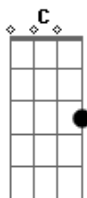

Toto - Rosanna

tom:

Intro: (Riff 1) ^C

Primeira Parte:

All I wanna do when I wake up in the morning

Is see you eyes

Rosanna, Rosanna

^F I never thought that a girl like you
^E

Could ever care for me, Rosanna

^C ^F All I wanna do in the middle of the evening

Is hold you tight

Rosanna, Rosanna

^F I didn't know you were looking for more
^E

Than I could ever be
(Guitarra 1)

Refrão:

^{Cm7} ^F
Meet you all the way,

^{Cm7} ^F
Meet you all the way, Rosanna

^{Cm7} ^F
Meet you all the way,

^{Cm7} ^F
Meet you all the way, Rosanna

Refrão:

Primeira Parte - Com Variação:

I can see your face

still shining through the window On the otherside
Rosanna, Rosanna

^F I didn't know that a girl like you
^{Em7} ^C

Could make me feel so sad, Rosanna

^F All I wanna tell you

Is now you'll never ever have to compromise

Rosanna, Rosanna

^{Eb} I never thought that losing you
^{Dm7}

Could ever hurt so bad

Segunda Parte:

^{Gm} ^F ^{Bb} ^F
Not quite a year since she went away, Rosanna

^{Gm} ^F ^{Bb} ^F

Now she's gone and I have to say

(Refrão)

(^F ^{Em7})

Segunda Parte:

^{Gm} ^F ^{Bb} ^F
Not quite a year since she went away, Rosanna

^{Gm} ^F ^{Bb} ^F

Now she's gone and I have to say
(Guitarra 1)

(Segunda parte)

(Refrão 2x)

(Solo Improvisado)

Guitarra 2 - Base Solo Improvisado:

Acordes