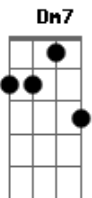

© ukulele-chords.com