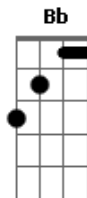

© ukulele-chords.com