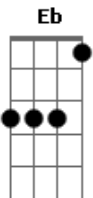

© ukulele-chords.com