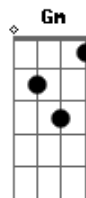

© ukulele-chords.com