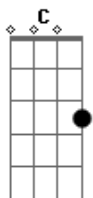

Toto - Rosanna

tom:

Intro: (Riff 1) ^C

Primeira Parte:

All I wanna do when I wake up in the morning

Is see you eyes

Rosanna, Rosanna

^F I never thought that a girl like you
^E

Could ever care for me, Rosanna

^C ^F All I wanna do in the middle of the evening

Is hold you tight

Rosanna, Rosanna

^F I didn't know you were looking for more
^E

Than I could ever be
(Guitarra 1)

Refrão:

^{Cm7} ^F
Meet you all the way,

^{Cm7} ^F
Meet you all the way, Rosanna

^{Cm7} ^F
Meet you all the way,

^{Cm7} ^F
Meet you all the way, Rosanna

Refrão:

Primeira Parte - Com Variação:

I can see your face

still shining through the window On the otherside
Rosanna, Rosanna

^F I didn't know that a girl like you
^{Em7} ^C

Could make me feel so sad, Rosanna

^F All I wanna tell you

Is now you'll never ever have to compromise

Rosanna, Rosanna

^{Eb} I never thought that losing you
^{Dm7}

Could ever hurt so bad

Segunda Parte:

^{Gm} ^F ^{Bb} ^F
Not quite a year since she went away, Rosanna

^{Gm} ^F ^{Bb} ^F

Now she's gone and I have to say

(Refrão)

(^F ^{Em7})

Segunda Parte:

^{Gm} ^F ^{Bb} ^F
Not quite a year since she went away, Rosanna

^{Gm} ^F ^{Bb} ^F

Now she's gone and I have to say
(Guitarra 1)

(Segunda parte)

(Refrão 2x)

(Solo Improvisado)

Guitarra 2 - Base Solo Improvisado:

Acordes

© ukulele-chords.com