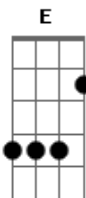

© ukulele-chords.com