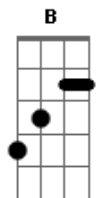

© ukulele-chords.com