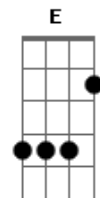

© ukulele-chords.com