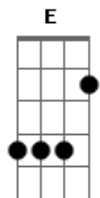

© ukulele-chords.com