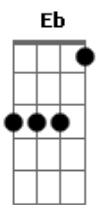

© ukulele-chords.com